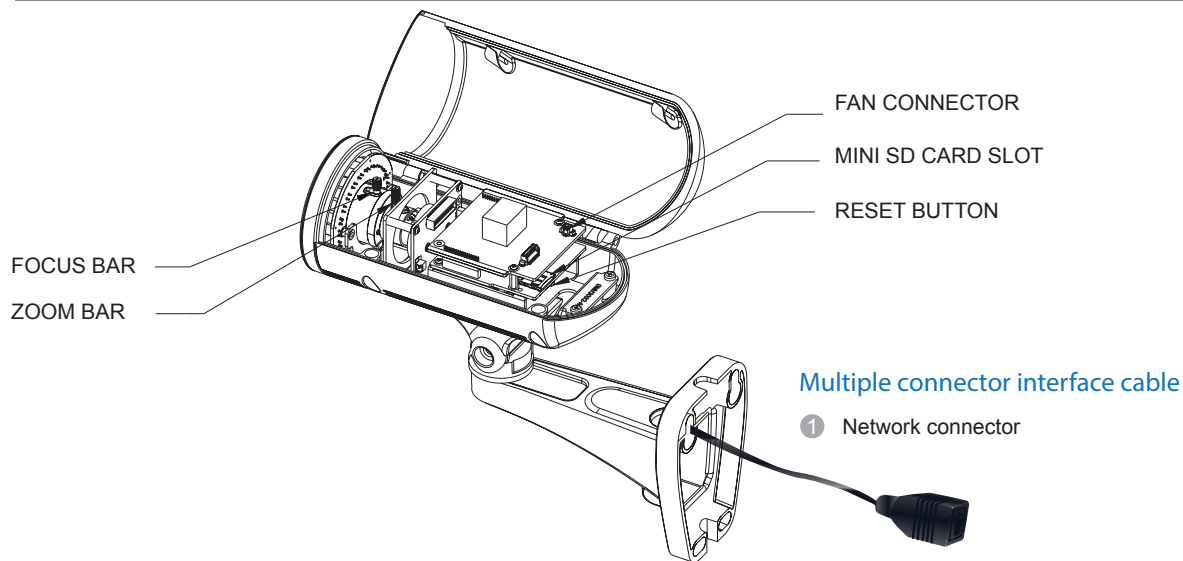

CAM3461LV

3 Megapixel WDR Outdoor Bullet Network Camera

Part Names and Functions