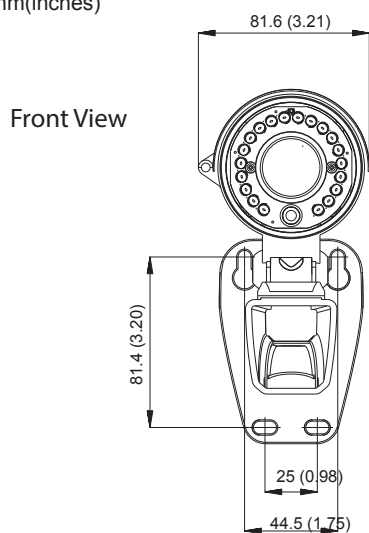

# CAM3461LV

3 Megapixel WDR Outdoor Bullet Network Camera

## Part Names and Functions

## Appearance

Unit:mm(inches)