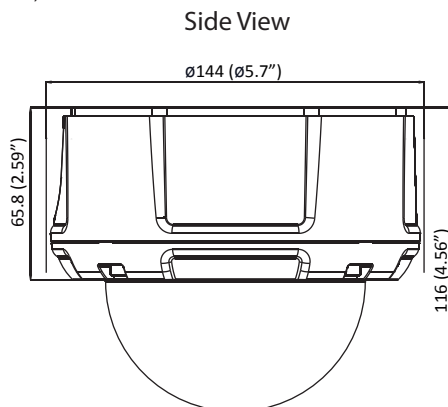

Part Names and Functions

Appearance

Unit:mm(inches)

Package Content

Contents	Quantity
Quick Installation Guide	1
Product DVD	1
CAM4471HEV/CAM4471HEM	1
Screw Hole Indicator Sticker	1
Anchors and Mounting Screws	4
L Type Hexagon Spanner	1