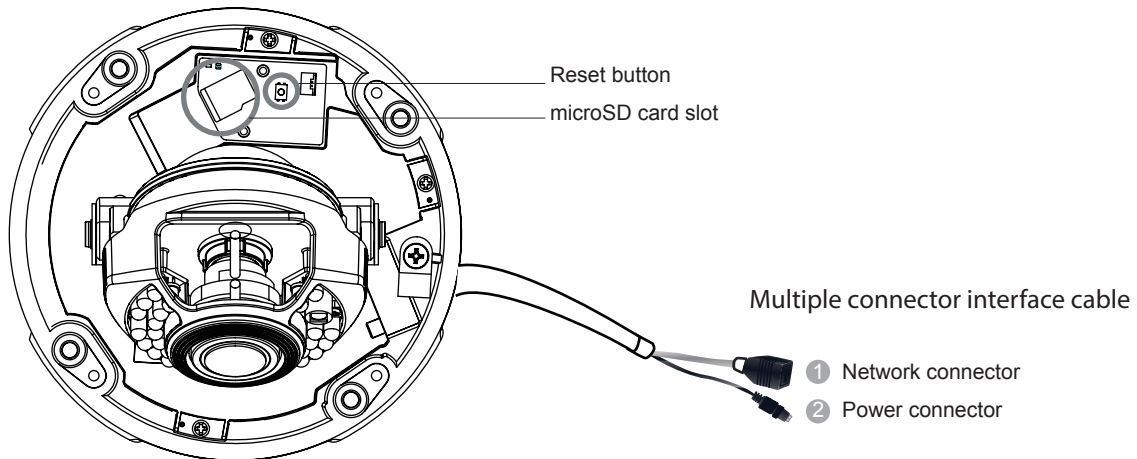

Part Names and Functions

Appearance

Unit:mm(inches)

Package Content

Contents	Quantity
Quick Installation Guide	1
Product DVD	1
CAM4471HEV/CAM4471HEM	1
Screw Hole Indicator Sticker	1
Anchors and Mounting Screws	4
L Type Hexagon Spanner	1