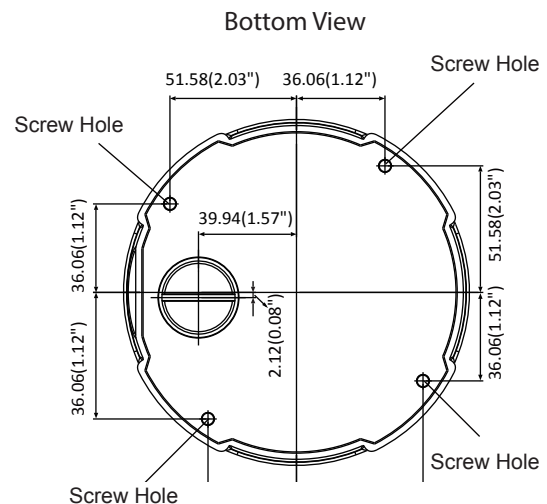

Part Names and Functions

Appearance

Unit:mm(inches)

Package Content

Contents	Quantity
Quick Installation Guide	1
Product DVD	1
CAM4471HEV/CAM4471HEM	1
Screw Hole Indicator Sticker	1
Anchors and Mounting Screws	4
L Type Hexagon Spanner	1