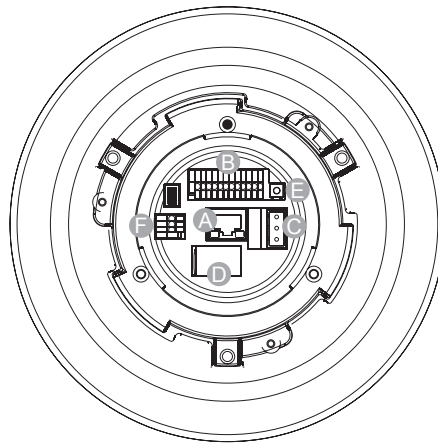

Audio	
Built-in MIC	N/A
Audio Compression	G711/G.726
Audio Input/Output	Line In, terminal block
I/O and Event Management	
Alarm In	4, terminal block
Alarm Out	2, terminal block
Video Buffer	N/A
Event Action	Send snapshot or video clip by FTP or email, record to local storage, trigger DO
Network	
Supported Protocols	IPv4/v6, TCP/IP, UDP, RTP, RTSP, HTTP, HTTPS, ICMP, FTP, SMTP, DHCP, PPPoE, UPnP, IGMP, SNMP, QoS, ARP, IEEE 802.1x, ONVIF, DDNS, NTP, iSCSI
Ethernet	RJ-45, 1Gbps Ethernet
System	
Local Storage	microSDHC x 1
RS-485	N/A
USB	N/A
SDK	Surveon SDK 2.0
Viewing System	
OS	Microsoft Windows 7/8
Browser	IE 8.x or above, Safari, Chrome (via IE Tab)
Software	Surveon VMS 2.5
General	
Temperature	Operation: -40°C ~ 50°C (-40°F ~ 122°F)
Humidity	0 to 90%
Power	802.3at PoE+ (60W) / AC 24V ± 20%
Power Consumption	Max. 25W (w/o Heater) Max. 57W (w/ Heater)
Dimension	ø192mm x 282mm (H) ø7.5" x 11.1" (H)
Weight	Net: 2.32kg / Gross: 3.55kg
Certification	CE / FCC / RoHS / IP66
Warranty	2 years

Part Names and Functions

Bottom View

- A RJ-45 Connector
- B ALARM I/O
- C Power
- D microSDHC Card Slot
- E Factory Reset Button
- F Audio I/O

Appearance

Unit:mm(inches)

Package Content

Contents	Quantity
Quick Installation Guide	1
Product DVD	1
CAM6471EZ	1
Decoration Ring	1
Screw Hole Indicator Sticker	1
Anchors and Mounting Screws	3