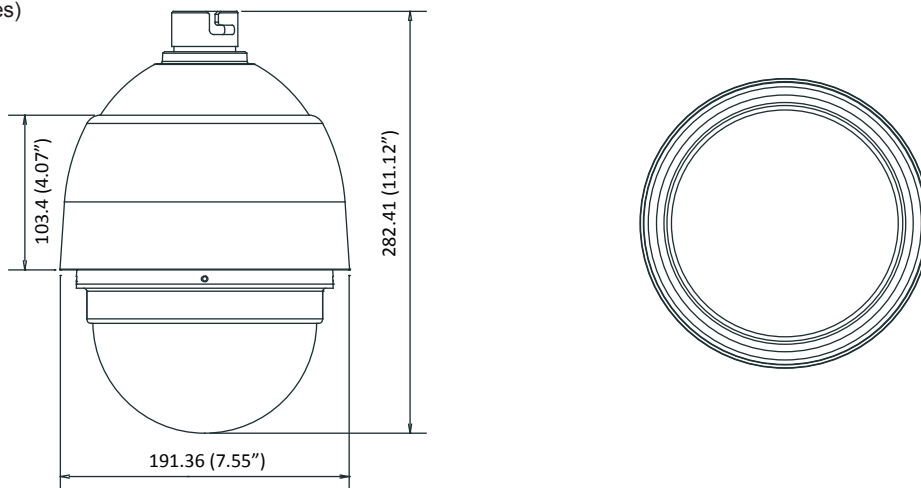

Part Names and Functions

Bottom View

- A RJ-45 Connector
- B ALARM I/O
- C Power
- D microSDHC Card Slot
- E Factory Reset Button
- F Audio I/O

Appearance

Unit:mm(inches)

Package Content

Contents	Quantity
Quick Installation Guide	1
Product DVD	1
CAM6471EZ	1
Decoration Ring	1
Screw Hole Indicator Sticker	1
Anchors and Mounting Screws	3