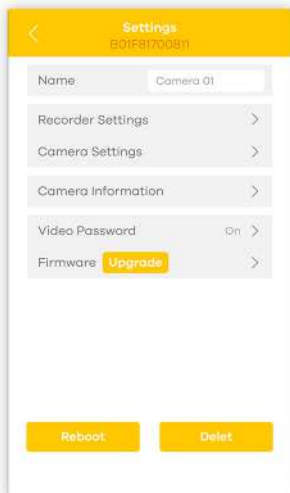

User-friendly and intuitive app

Quickly get your home secured with Zyxel's guided step-by-step Aurora app. Use your smartphone to quickly get the Zyxel Aurora camera up and running in a few minutes. No additional fee for watching streaming video or to receive push notification on you phone or by Email.

Function Description

Name your Aurora cameras and tune the camera settings to your need. Upgrade Aurora cameras with the latest software version here.