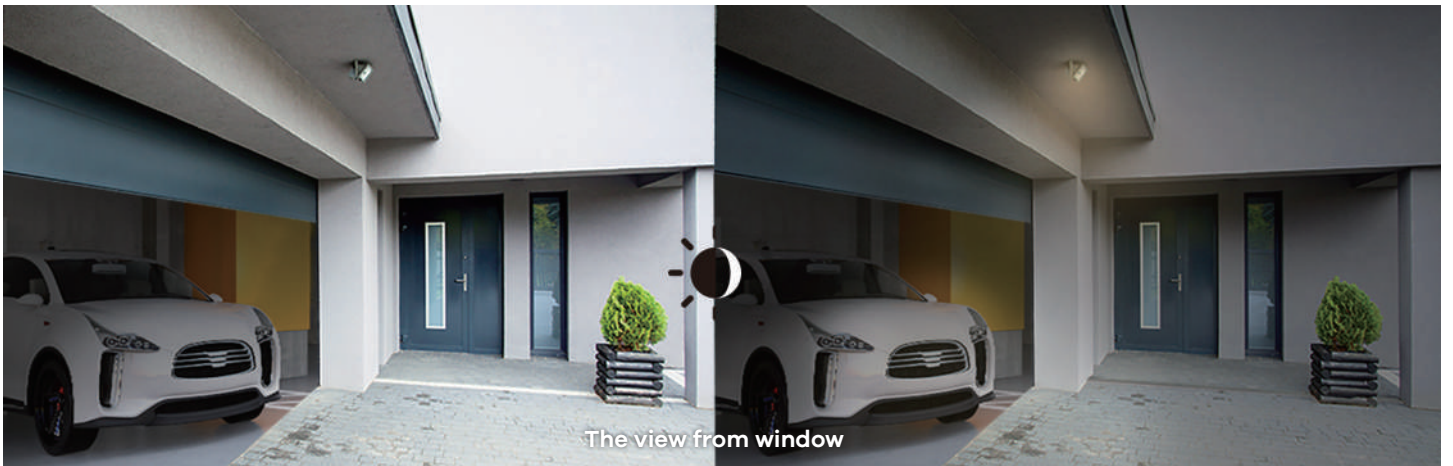

High-quality image sensor for full-color recording

The Zyxel Aurora can capture it all in full color even in low-light conditions. No more ghostly monochromatic recordings for you to only speculate who had intruded your property.