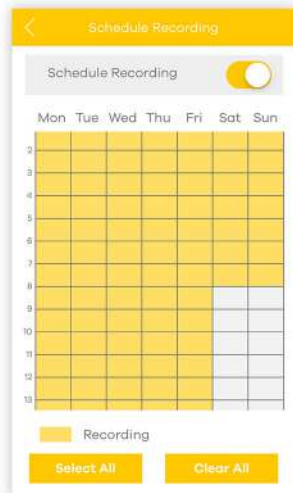

Scheduled Recording

The Aurora camera offers high flexibility on when you would like to record.