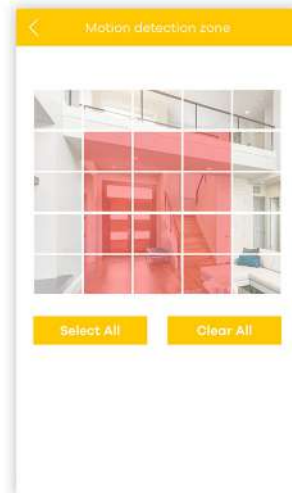

Motion Detection Zone

Set certain areas for motion detection to prevent detection errors including, but not limited to: curtain movements, wind blown objects, and many more. Capture only the necessary areas without being bothered by unnecessary alerts.