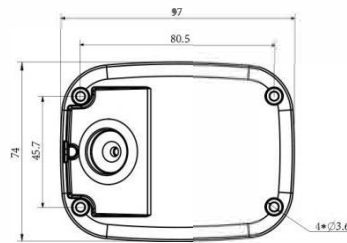

Cable Out Version

Units: mm

Accessories Support

A01 Pole Mount

Weight: 720g
Dimensions: 170*51.5*152.6mm

A03 External Corner Bracket

Weight: 900g
Dimensions: 170*152.5*76.3mm