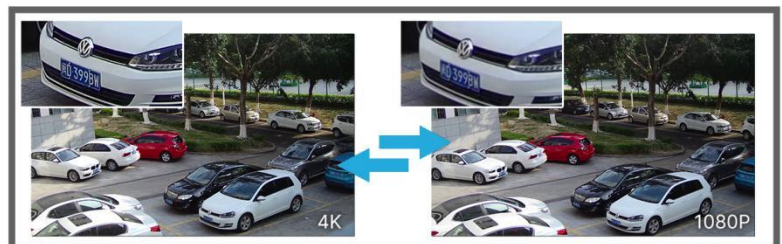

### 4K Video Viewing Experience

Milesight 4K H.265 Network Camera delivers up to 4K resolution (3840\*2160, effectively four times that of Full HD) at 15 frames per second (fps), providing users with ultra-high-definition video viewing experience.