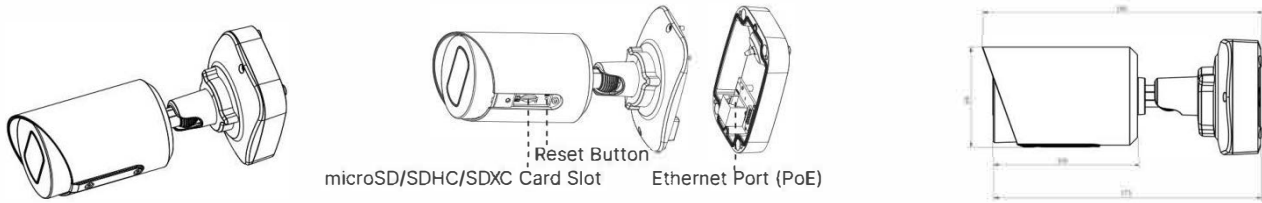

H.265+ Vandal-proof Mini Bullet Network Camera

Structure Diagrams

Junction Box Version