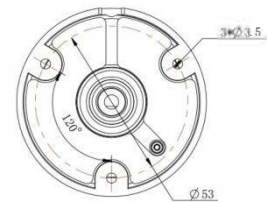

## Structure Diagrams

### Cable Out Version

Units: mm

## Accessories Support

A01 Pole Mount

Weight: 720g  
Dimensions: 170\*51.5\*152.6mm

A03 External Corner Bracket

Weight: 900g  
Dimensions: 170\*152.5\*76.3mm