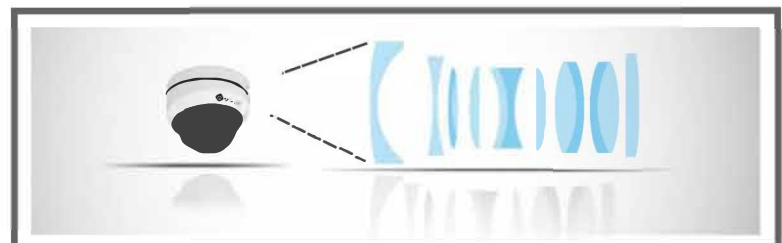

IP67&IK10

Supporting IP67-rated weather proofing and IK10-rated vandal proof which are the leading level of the industry, the camera is well protected against adverse impact to ensure the performance.