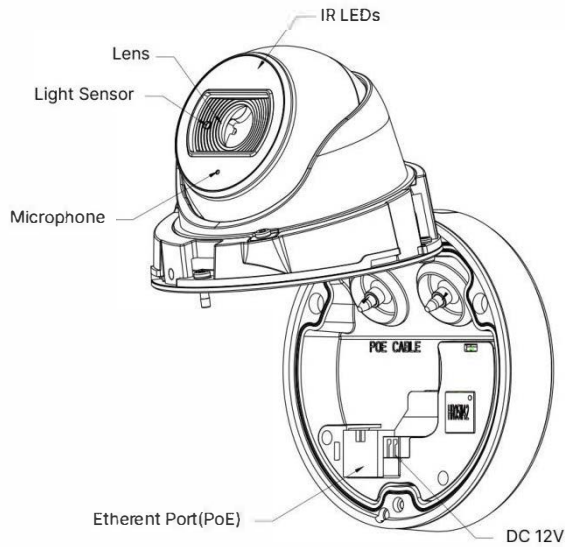

H.265+ AF Motorized Mini Dome Network Camera

Structure Diagrams

Units: mm

Accessories Support

A01 Pole Mount

Weight: 720g
Dimensions: 170*51.5*152.6mm

A03 External Corner Bracket

Weight: 900g
Dimensions: 170*152.5*76.3mm

A71 Wall Mount

Weight: 530g
Dimensions: 162*124*78 mm