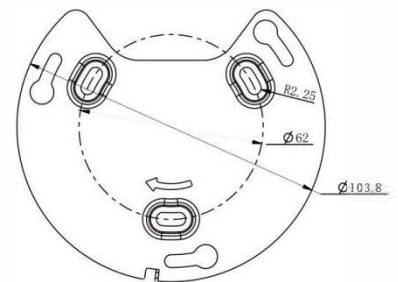

# H.265<sup>+</sup> AF Motorized Mini Dome Network Camera

<b>System</b>	Storage	Support microSD/SDHC/SDXC Card Local Storage, up to 256G
	Advanced Function	BLC, HLC, 2D DNR, 3D DNR, Defog, AWB, EIS, IP Address Filtering, AGC, Anti-flicker, Corridor Mode, Deblur, Watermark
	SIP/VoIP Support	Yes, Voice & Video-over-IP
	Event Trigger	Motion Detection, Network Disconnection, Audio Alarm, etc.;; Motion Detection, Network Disconnection, External Input, Audio Alarm, etc. (Multi-interface Version)
	Event Action	FTP Upload, SMTP Upload, SD Card Record, SIP Phone, HTTP Notification, etc.;; FTP Upload, SMTP Upload, SD Card Record, External Output, SIP Phone, HTTP Notification, etc. (Multi-interface Version)
	Video Analysis	Region Entrance, Region Exiting, Advanced Motion Detection, Tamper Detection, Line Crossing, Loitering, Human Detection, People Counting, Object Left, Object Removed
	System Compatibility	ONVIF Profile G & Q & S & T, API
<b>General</b>	Working Temperature	-40°C~60°C
	Working Humidity	0~90%(Non-condensing)
	Power Supply	PoE (802.3af) / DC 12V±10%
	Power Consumption	3.6W MAX 6W MAX (With IR on)
	Weather Proof	Up to IP67-rated for Weather-resistant Performance
	Housing	Vandal-proof IK10-rated Metal Housing
	Weight	620g
	Dimensions	Φ108mmX96.5mm
	Warranty	3/5 Years

## Structure Diagrams

Units: mm

## Accessories Support

A01 Pole Mount

Weight: 720g  
Dimensions: 170\*51.5\*152.6mm

A03 External Corner Bracket

Weight: 900g  
Dimensions: 170\*152.5\*76.3mm

A71 Wall Mount

Weight: 530g  
Dimensions: 162\*124\*78 mm