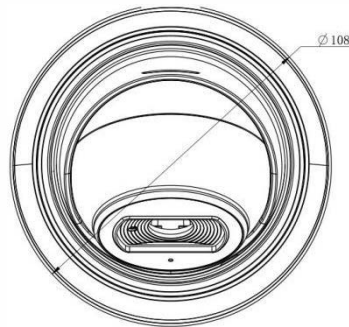

# H.265<sup>+</sup> AF Motorized Mini Dome Network Camera

<b>System</b>	Storage	Support microSD/SDHC/SDXC Card Local Storage, up to 256G
	Advanced Function	BLC, HLC, 2D DNR, 3D DNR, Defog, AWB, EIS, IP Address Filtering, AGC, Anti-flicker, Corridor Mode, Deblur, Watermark
	SIP/VoIP Support	Yes, Voice & Video-over-IP
	Event Trigger	Motion Detection, Network Disconnection, Audio Alarm, etc.;; Motion Detection, Network Disconnection, External Input, Audio Alarm, etc. (Multi-interface Version)
	Event Action	FTP Upload, SMTP Upload, SD Card Record, SIP Phone, HTTP Notification, etc.;; FTP Upload, SMTP Upload, SD Card Record, External Output, SIP Phone, HTTP Notification, etc. (Multi-interface Version)
	Video Analysis	Region Entrance, Region Exiting, Advanced Motion Detection, Tamper Detection, Line Crossing, Loitering, Human Detection, People Counting, Object Left, Object Removed
	System Compatibility	ONVIF Profile G & Q & S & T, API
<b>General</b>	Working Temperature	-40°C~60°C
	Working Humidity	0~90%(Non-condensing)
	Power Supply	PoE (802.3af) / DC 12V±10%
	Power Consumption	3.6W MAX 6W MAX (With IR on)
	Weather Proof	Up to IP67-rated for Weather-resistant Performance
	Housing	Vandal-proof IK10-rated Metal Housing
	Weight	620g
	Dimensions	Φ108mmX96.5mm
	Warranty	3/5 Years

## Structure Diagrams

Units: mm

## Accessories Support

A01 Pole Mount

Weight: 720g  
Dimensions: 170\*51.5\*152.6mm

A03 External Corner Bracket

Weight: 900g  
Dimensions: 170\*152.5\*76.3mm

A71 Wall Mount

Weight: 530g  
Dimensions: 162\*124\*78 mm