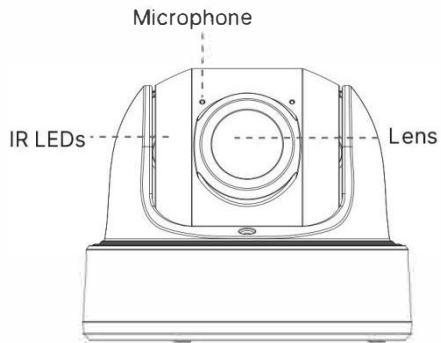

180° Panoramic H.265+ Mini Dome Network Camera

System	Storage	Support microSD/SDHC/SDXC Card Local Storage, up to 256G	
	Advanced Function	Heat Map, BLC, HLC, 2D DNR, 3D DNR, Defog, AWB, EIS, IP Address Filtering, AGC, Anti-flicker, Corridor Mode, Deblur, Watermark	
	SIP/VoIP Support	Yes, Voice & Video-over-IP	
	Event Trigger	Motion Detection, Network Disconnection, Audio Alarm, etc.	
	Event Action	FTP Upload, SMTP Upload, SD Card Record, SIP Phone, HTTP Notification, etc.	
	Video Analysis	Region Entrance, Region Exiting, Advanced Motion Detection, Tamper Detection, Line Crossing, Loitering, Human Detection, People Counting, Object Left, Object Removed	
	System Compatibility	ONVIF Profile G & Q & S & T, API	
General	Working Temperature	-40°C~60°C	
	Working Humidity	0~90%(Non-condensing)	
	Power Supply	PoE (802.3af) / DC 12V ± 10%	
	Power Consumption	5W MAX 8.5W MAX (With IR on)	5.5W MAX 9W MAX (With IR on)
	Weather Proof	Up to IP67-rated for Weather-resistant Performance	
	Housing	Vandal-proof IK10-rated Metal Housing	
	Weight	853g	
	Dimensions	Φ127mmX107mm	
	Warranty	3/5 Years	

180° Panoramic H.265+ Mini Dome Network Camera

Structure Diagrams

Units: mm

Accessories Support

A01 Pole Mount

Weight: 720g
Dimensions: 170*51.5*152.6mm

A03 External Corner Bracket

Weight: 900g
Dimensions: 170*152.5*76.3mm