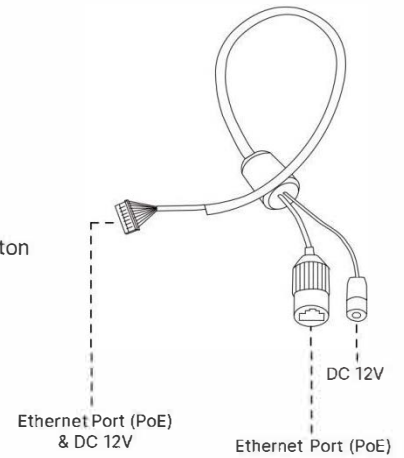

180° Panoramic H.265+ Mini Dome Network Camera

System	Storage	Support microSD/SDHC/SDXC Card Local Storage, up to 256G	
	Advanced Function	Heat Map, BLC, HLC, 2D DNR, 3D DNR, Defog, AWB, EIS, IP Address Filtering, AGC, Anti-flicker, Corridor Mode, Deblur, Watermark	
	SIP/VoIP Support	Yes, Voice & Video-over-IP	
	Event Trigger	Motion Detection, Network Disconnection, Audio Alarm, etc.	
	Event Action	FTP Upload, SMTP Upload, SD Card Record, SIP Phone, HTTP Notification, etc.	
	Video Analysis	Region Entrance, Region Exiting, Advanced Motion Detection, Tamper Detection, Line Crossing, Loitering, Human Detection, People Counting, Object Left, Object Removed	
	System Compatibility	ONVIF Profile G & Q & S & T, API	
General	Working Temperature	-40°C~60°C	
	Working Humidity	0~90%(Non-condensing)	
	Power Supply	PoE (802.3af) / DC 12V ± 10%	
	Power Consumption	5W MAX 8.5W MAX (With IR on)	5.5W MAX 9W MAX (With IR on)
	Weather Proof	Up to IP67-rated for Weather-resistant Performance	
	Housing	Vandal-proof IK10-rated Metal Housing	
	Weight	853g	
	Dimensions	Φ127mmX107mm	
	Warranty	3/5 Years	

180° Panoramic H.265+ Mini Dome Network Camera

Structure Diagrams

Units: mm

Accessories Support

A01 Pole Mount

Weight: 720g
Dimensions: 170*51.5*152.6mm

A03 External Corner Bracket

Weight: 900g
Dimensions: 170*152.5*76.3mm