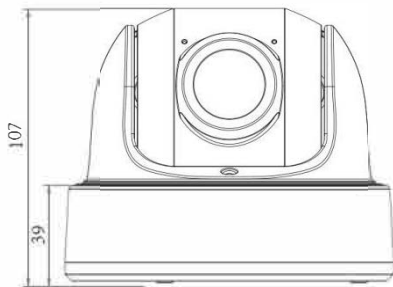

180° Panoramic H.265+ Mini Dome Network Camera

System	Storage	Support microSD/SDHC/SDXC Card Local Storage, up to 256G	
	Advanced Function	Heat Map, BLC, HLC, 2D DNR, 3D DNR, Defog, AWB, EIS, IP Address Filtering, AGC, Anti-flicker, Corridor Mode, Deblur, Watermark	
	SIP/VoIP Support	Yes, Voice & Video-over-IP	
	Event Trigger	Motion Detection, Network Disconnection, Audio Alarm, etc.	
	Event Action	FTP Upload, SMTP Upload, SD Card Record, SIP Phone, HTTP Notification, etc.	
	Video Analysis	Region Entrance, Region Exiting, Advanced Motion Detection, Tamper Detection, Line Crossing, Loitering, Human Detection, People Counting, Object Left, Object Removed	
	System Compatibility	ONVIF Profile G & Q & S & T, API	
General	Working Temperature	-40°C~60°C	
	Working Humidity	0~90%(Non-condensing)	
	Power Supply	PoE (802.3af) / DC 12V ± 10%	
	Power Consumption	5W MAX 8.5W MAX (With IR on)	5.5W MAX 9W MAX (With IR on)
	Weather Proof	Up to IP67-rated for Weather-resistant Performance	
	Housing	Vandal-proof IK10-rated Metal Housing	
	Weight	853g	
	Dimensions	Φ127mmX107mm	
	Warranty	3/5 Years	

180° Panoramic H.265+ Mini Dome Network Camera

Structure Diagrams

Units: mm

Accessories Support

A01 Pole Mount

Weight: 720g
Dimensions: 170*51.5*152.6mm

A03 External Corner Bracket

Weight: 900g
Dimensions: 170*152.5*76.3mm