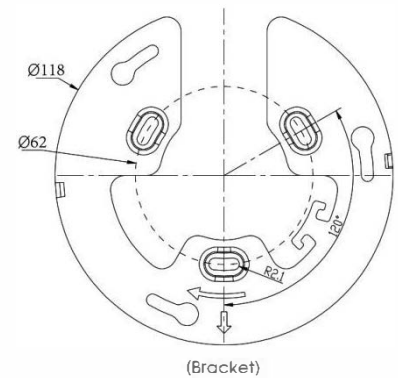

180° Panoramic H.265+ Mini Dome Network Camera

System	Storage	Support microSD/SDHC/SDXC Card Local Storage, up to 256G	
	Advanced Function	Heat Map, BLC, HLC, 2D DNR, 3D DNR, Defog, AWB, EIS, IP Address Filtering, AGC, Anti-flicker, Corridor Mode, Deblur, Watermark	
	SIP/VoIP Support	Yes, Voice & Video-over-IP	
	Event Trigger	Motion Detection, Network Disconnection, Audio Alarm, etc.	
	Event Action	FTP Upload, SMTP Upload, SD Card Record, SIP Phone, HTTP Notification, etc.	
	Video Analysis	Region Entrance, Region Exiting, Advanced Motion Detection, Tamper Detection, Line Crossing, Loitering, Human Detection, People Counting, Object Left, Object Removed	
	System Compatibility	ONVIF Profile G & Q & S & T, API	
General	Working Temperature	-40°C~60°C	
	Working Humidity	0~90%(Non-condensing)	
	Power Supply	PoE (802.3af) / DC 12V ± 10%	
	Power Consumption	5W MAX 8.5W MAX (With IR on)	5.5W MAX 9W MAX (With IR on)
	Weather Proof	Up to IP67-rated for Weather-resistant Performance	
	Housing	Vandal-proof IK10-rated Metal Housing	
	Weight	853g	
	Dimensions	Φ127mmX107mm	
	Warranty	3/5 Years	

180° Panoramic H.265+ Mini Dome Network Camera

Structure Diagrams

Units: mm

Accessories Support

A01 Pole Mount

Weight: 720g
Dimensions: 170*51.5*152.6mm

A03 External Corner Bracket

Weight: 900g
Dimensions: 170*152.5*76.3mm