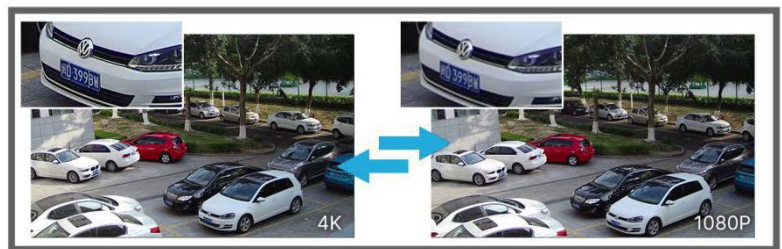

180° Panoramic H.265+ Mini Dome Network Camera

DATASHEET

KEY FEATURES

- ▶ **Smart Stream** (Bandwidth, storage and bit rate are saved with Smart Stream On, eg, H.265+ saves 70%~80% bandwidth that of H.264.)
- ▶ **120dB Super WDR** (Excellent performance even when the ratio of the luminosity of brightest and darkest is up to 120dB.)
- ▶ **Advanced Functions** (Boasting to support various advanced functions such as HLC, Defog, ROI.)
- ▶ **256G** (Supporting ultra-large external microSD/SDHC/SDXC card storage up to 256G.)
- ▶ **Integrated Junction Box** (Ensuring the hassle-free installation and reliable operation with neat cable management.)
- ▶ **Video Content Analysis** (With 10 detection modes, VCA greatly enhances the performance bringing comprehensive surveillance functions.)

4K Video Viewing Experience

Milesight 4K H.265 Network Camera delivers up to 4K resolution (3840*2160, effectively four times that of Full HD) at 15 frames per second (fps), providing users with ultra-high-definition video viewing experience.

180° Panoramic View

The camera is perfect for whole picture viewing experience. It catches 180° horizontal coverage and 95° vertical coverage, achieving 180° panoramic viewing with only single sensor, which is a revolutionary creation in the dome model.