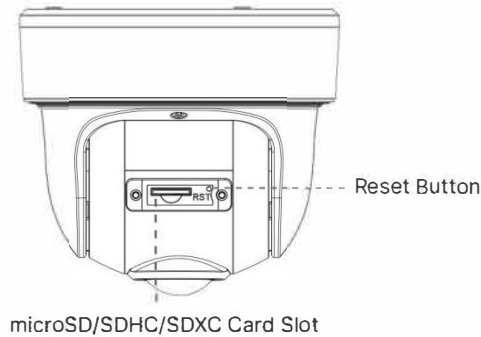

180° Panoramic H.265+ Mini Dome Network Camera

System	Storage	Support microSD/SDHC/SDXC Card Local Storage, up to 256G	
	Advanced Function	Heat Map, BLC, HLC, 2D DNR, 3D DNR, Defog, AWB, EIS, IP Address Filtering, AGC, Anti-flicker, Corridor Mode, Deblur, Watermark	
	SIP/VoIP Support	Yes, Voice & Video-over-IP	
	Event Trigger	Motion Detection, Network Disconnection, Audio Alarm, etc.	
	Event Action	FTP Upload, SMTP Upload, SD Card Record, SIP Phone, HTTP Notification, etc.	
	Video Analysis	Region Entrance, Region Exiting, Advanced Motion Detection, Tamper Detection, Line Crossing, Loitering, Human Detection, People Counting, Object Left, Object Removed	
	System Compatibility	ONVIF Profile G & Q & S & T, API	
General	Working Temperature	-40°C~60°C	
	Working Humidity	0~90%(Non-condensing)	
	Power Supply	PoE (802.3af) / DC 12V ± 10%	
	Power Consumption	5W MAX 8.5W MAX (With IR on)	5.5W MAX 9W MAX (With IR on)
	Weather Proof	Up to IP67-rated for Weather-resistant Performance	
	Housing	Vandal-proof IK10-rated Metal Housing	
	Weight	853g	
	Dimensions	Φ127mmX107mm	
	Warranty	3/5 Years	

180° Panoramic H.265+ Mini Dome Network Camera

Structure Diagrams

Units: mm

Accessories Support

A01 Pole Mount

Weight: 720g
Dimensions: 170*51.5*152.6mm

A03 External Corner Bracket

Weight: 900g
Dimensions: 170*152.5*76.3mm