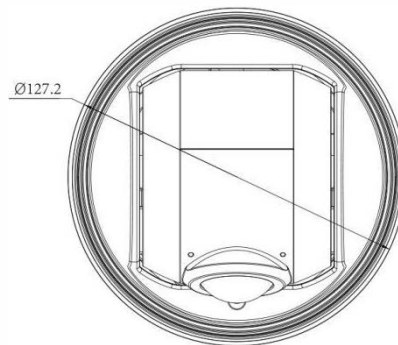

180° Panoramic H.265+ Mini Dome Network Camera

System	Storage	Support microSD/SDHC/SDXC Card Local Storage, up to 256G	
	Advanced Function	Heat Map, BLC, HLC, 2D DNR, 3D DNR, Defog, AWB, EIS, IP Address Filtering, AGC, Anti-flicker, Corridor Mode, Deblur, Watermark	
	SIP/VoIP Support	Yes, Voice & Video-over-IP	
	Event Trigger	Motion Detection, Network Disconnection, Audio Alarm, etc.	
	Event Action	FTP Upload, SMTP Upload, SD Card Record, SIP Phone, HTTP Notification, etc.	
	Video Analysis	Region Entrance, Region Exiting, Advanced Motion Detection, Tamper Detection, Line Crossing, Loitering, Human Detection, People Counting, Object Left, Object Removed	
	System Compatibility	ONVIF Profile G & Q & S & T, API	
General	Working Temperature	-40°C~60°C	
	Working Humidity	0~90%(Non-condensing)	
	Power Supply	PoE (802.3af) / DC 12V ± 10%	
	Power Consumption	5W MAX 8.5W MAX (With IR on)	5.5W MAX 9W MAX (With IR on)
	Weather Proof	Up to IP67-rated for Weather-resistant Performance	
	Housing	Vandal-proof IK10-rated Metal Housing	
	Weight	853g	
	Dimensions	Φ127mmX107mm	
	Warranty	3/5 Years	

180° Panoramic H.265+ Mini Dome Network Camera

Structure Diagrams

Units: mm

Accessories Support

A01 Pole Mount

Weight: 720g
Dimensions: 170*51.5*152.6mm

A03 External Corner Bracket

Weight: 900g
Dimensions: 170*152.5*76.3mm