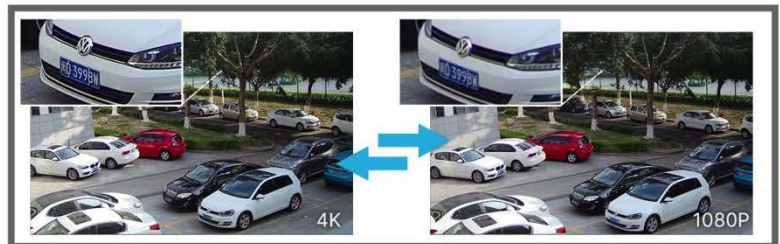

30fps@4K

Providing 4K HD resolution with frame rate of 30fps, the camera performs well in catching detailed image regardless of the moving speed.

120fps

With the industry leading frame rate reaching 120fps, the cameras can easily catch images with no latency despite of the high-speed movement, which is the best choice for the demanding requirements especially for intelligent cameras.

3 in 1 Super WDR Pro - 140dB

Milesight upgraded 3 in 1 Super WDR Pro outputs three frames each line, which is able to bring more details especially moving subjects. What's more, it greatly improves image quality for reducing smear and noisy points. The ratio that the brightest light signal values divided by the darkest light signal values is up to 140dB.