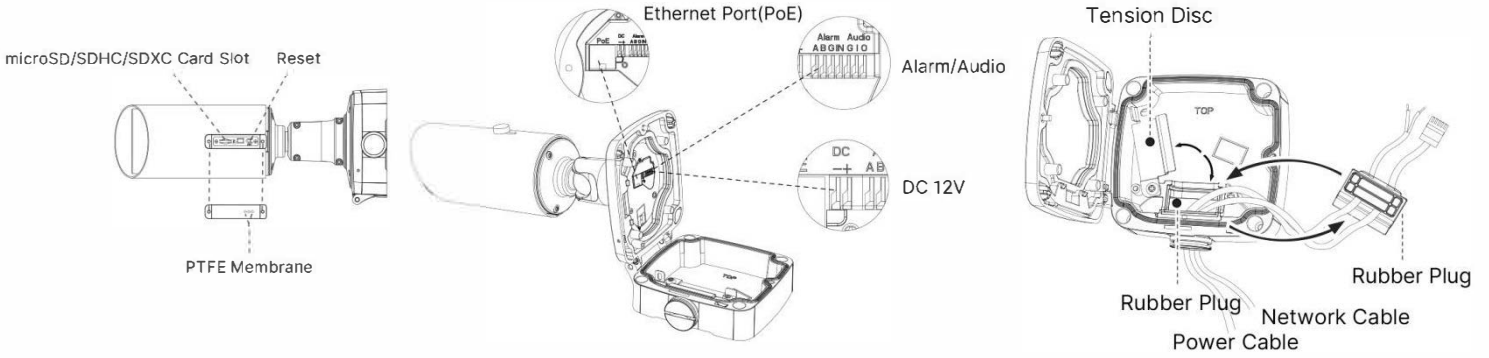

Integrated Cable Management Bracket

In the base support, there are power interface, PoE port, Audio I/O and Alarm I/O interfaces. Thanks to the Integrated Cable Management, it takes no effort in installation. Besides, the creative clamshell design minimizes the installation troubles and enlarges the space to make cable connection a piece of cake.

H.265⁺ Motorized Pro Bullet Network Camera

System	Storage	Support microSD/SDHC/SDXC Card Local Storage, up to 256G	
	Advanced Function	Privacy Masking, BLC, HLC, 2D DNR, 3D DNR, ROI, Defog, AWB, EIS, IP Address Filtering, AGC, Anti-flicker, Corridor Mode, Deblur, Watermark	
	SIP/VoIP Support	Yes, Voice & Video-over-IP	
	Event Trigger	Motion Detection, Network Disconnection, External Input, Audio Alarm, etc.	
	Event Action	FTP Upload, SMTP Upload, SD Card Record, External Output, SIP Phone, HTTP Notification, etc.	
	Video Analysis	Region Entrance, Region Exiting, Advanced Motion Detection, Tamper Detection, Line Crossing, Loitering, Human Detection, People Counting, Object Left, Object Removed	
	System Compatibility	ONVIF Profile G & Q & S & T, API	
General	Working Temperature	-40°C~60°C	
	Working Humidity	0~90%(Non-condensing)	
	Power Supply	PoE (802.3af) / DC 12V±10%	
	Power Consumption	5.4W MAX 8.2W MAX (With IR on)	6.3W MAX 9W MAX (With IR on)
	Weather Proof	Up to IP67-rated for Weather-resistant Performance	
	Housing	Vandal-proof IK10-rated Metal Housing (Optional)	
	Weight	1080g	
	Dimensions	134mmX126mmX285mm	
	Warranty	3/5 Years	

H.265+ Motorized Pro Bullet Network Camera

Structure Diagrams

Units: mm

Accessories Support

A01 Pole Mount

Weight: 720g
Dimensions: 170*51.5*152.6mm

A03 External Corner Bracket

Weight: 900g
Dimensions: 170*152.5*76.3mm