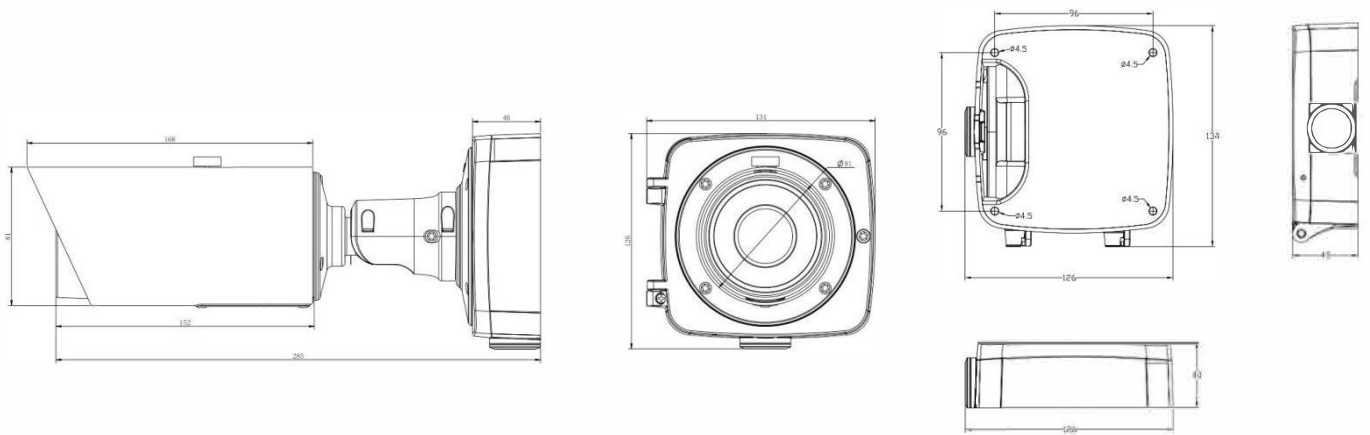

H.265+ Motorized Pro Bullet Network Camera

Structure Diagrams

Units: mm

Accessories Support

A01 Pole Mount

Weight: 720g
Dimensions: 170*51.5*152.6mm

A03 External Corner Bracket

Weight: 900g
Dimensions: 170*152.5*76.3mm