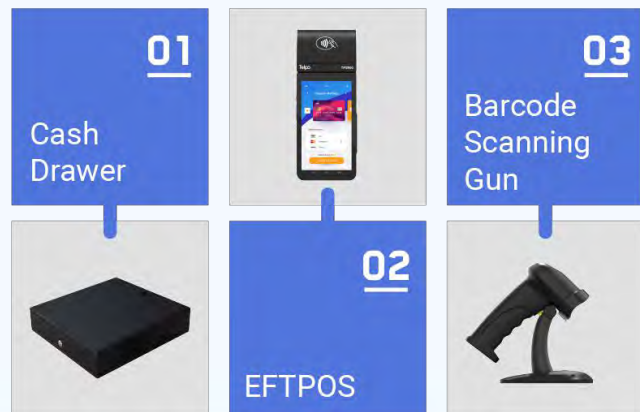

C2 Android Cash Register

OS	Android 11 or above
Processor	Hexa-Core 1.8GHz
Memory	2GB DDR, 16GB eMMC, Ext. TF card slot ※ 4GB DDR, 64GB eMMC ※ 4GB DDR, 128GB eMMC
Display	Main Display: 15.6-inch, 1920*1080 ※ Customer Display: 15.6-inch, 1920*1080 ※ Customer Display: 10.1-inch, 1024*600
※ Camera	Single-lens Camera Dual-lens Camera 3D Depth Sensing Camera
※ Printer	Paper width 80mm,Φ80mm, with auto cutter
Communications	WiFi/Bluetooth/Ethernet
Peripheral Ports	4 USB, 1 Micro USB, 1 DB9 (RS232) , 1 RJ12, 1 RJ45, 1 Audio Jack, IDC port
Audio	Digital Audio Speaker
Power Supply	24V/2.5A
Others	1 Power Key
Dimensions (mm)	385.6(L)*158.2(W)*383(H)
Environmental	Operating temperature: -5°C~ 45°C Storage temperature: -25°C~ 60°C
※ MDM	Mobile Device Management
Certification	CE, FCC

Note: All specifications are subject to change without prior notice.
※ Optional

※ ACCESSORIES

APPLICATION

- Restaurant
- Convenience Store
- Supermarket
- Cosmetics Store
- Clothes Store

Telsa Mayorista, distribuidor de Telpo en México

www.telsa.com.mx
+52 55 5740 2142
ventas@telsa.com.mx
Oriente 65A 2848, Ciudad de México

telsa®
La Alternativa en Conectividad
Más de 37 años de experiencia en soluciones de TIC