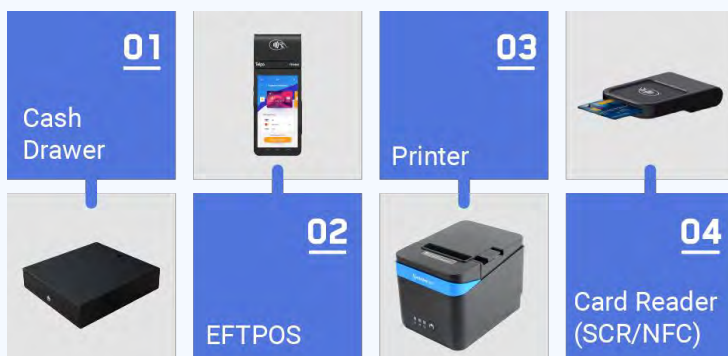

TPS680 Smart Cash Register

OS	Android 11
Processor	Quad-Core 2.0GHz
Memory	2GB DDR, 16GB eMMC ※ 4GB DDR, 64GB eMMC, Ext. TF card slot ※ 8GB DDR, 128GB eMMC
Display	Main Display: 15.6-inch, 1920*1080 ※ Customer Display: 10.1-inch, 1024*600 or above
※ Camera	Single-lens Camera Dual-lens Camera 3D Depth Sensing Camera
Communications	WiFi/Bluetooth/Ethernet
Peripheral Ports	4 USB, 1 Micro USB, 1 RJ11, 1 RJ45, 1 Audio Jack
Audio	Digital Audio Speaker
Power Supply	12V/3A
※ Battery	Not support
Others	1 Power Key
Dimensions (mm)	201(L)*73(W)*38(H)
Environmental	Operating temperature: -5°C~ 45°C Storage temperature: -25°C~ 60°C
※ MDM	Mobile Device Management
Certification	CE, BIS, FCC

Note: All specifications are subject to change without prior notice.
※ Optional

APPLICATION

- Restaurant
- Clothing Store
- Cake Shop
- Supermarket
- Hotel

※ ACCESSORIES

Telsa Mayorista, distribuidor de Telpo en México

- 🌐 www.telsa.com.mx
- ☎ +52 55 5740 2142
- ✉ ventas@telsa.com.mx
- 📍 Oriente 65A 2848, Ciudad de México

telsa®
La Alternativa en Conectividad
Mas de 37 años de experiencia en soluciones de TIC