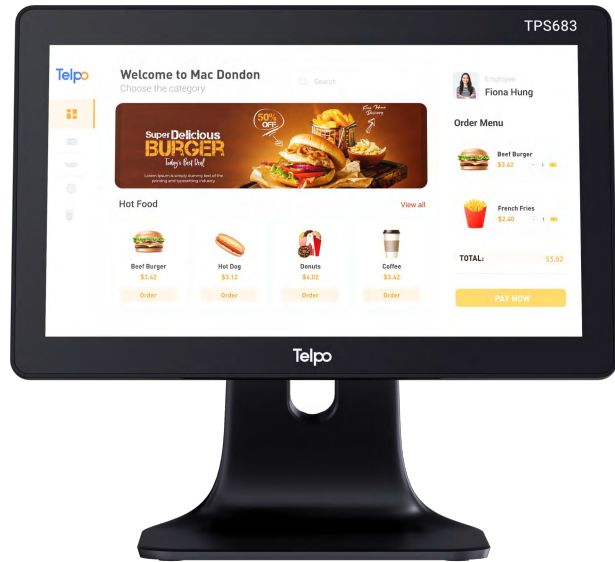

Telpo

TPS683 POS Register

Android

2GB RAM+
16GB ROM

15.6-inch

WiFi

VESA Standard

Rich Interfaces

Ethernet

Telpo Cloud

Wall-mounting

Desktop

Arm

Cash Drawer

Barcode
Scanning Gun

Printer

TPS683 POS Register

OS	Android 11 or above
Processor	Quad-Core 1.8GHz
Memory	2GB RAM, 16GB ROM, Ext. TF card slot ※ 4GB RAM, 64GB ROM ※ 8GB RAM, 128GB ROM
Display	Main Display:15.6-inch, 1920*1080 ※ Customer Display: LED
Communications	WiFi/Bluetooth/Ethernet
Peripheral Ports	4 USB, 1 Micro USB, 1 RJ11, 1 RJ12, 1 RJ45, 1 Audio Jack
Audio	Digital Audio Speaker
Power Supply	12V/3A
Others	1 Power Key
Dimensions (mm)	390(L)* 187(W)*333 (H)
Environmental	Operating temperature: -5°C~ 45°C Storage temperature: -25°C~ 60°C
※ MDM	Mobile Device Management
Certification	CE, BIS

Note: All specifications are subject to change without prior notice.
※ Optional

APPLICATION

- Kitchen Display
- Convenience Store
- Bar&Club
- Clothes Store
- Pharmacy

※ ACCESSORIES

Telsa Mayorista, distribuidor de Telpo en México