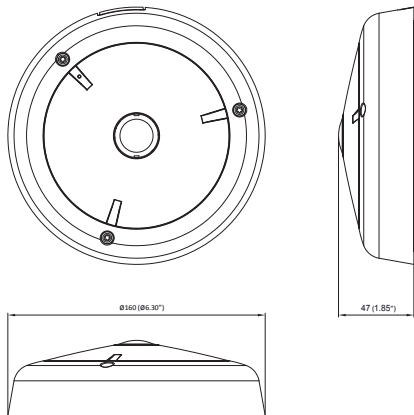

Product Specification

| Camera | |
|-------------------------------|--|
| Image Sensor | 1/2.5" megapixel progressive scan CMOS |
| Lens | f=1.05mm, F2.8 |
| SNR | 48dB |
| WDR | Yes |
| Day/Night ICR | Yes |
| IR LED | N/A |
| Min Illumination | 0.05 Lux @ F2.8 (B/W) 0.5 Lux @ F2.8 (Color) |
| Iris Control | Fixed |
| Shutter Time | 1/1 ~ 1/1,000,000 s |
| Viewing Angle | Vertical: 180° |
| Camera Angle Adjustment | N/A |
| Pan/Tilt/Zoom Functionalities | N/A |
| Video | |
| Video Compression | H.264/MPEG-4/MJPEG |
| Resolution | Up to 2560 x 1920 |
| Frame Rate | 14 fps at QSXGA (2560 x 1920) 21 fps at QXGA (2048 x 1536) 30 fps at 1080P (1920 x 1080) 30 fps at SXGA (1280 x 1024) 30 fps at 720P (1280 x 720) 30 fps at D1 (720 x 480) 30 fps at VGA (640 x 480) 30 fps at QVGA (320 x 240) |
| Video Stream | Dual stream at H.264, MPEG-4, and MJPEG simultaneously |
| Bit Rate | 32K ~ 20Mbps, VBR, CBR, controller frame rate and quality |
| Video Control | AGC (Auto Gain Control), AWB (Auto White Balance), AES (Auto Electronic Shutter), Luminance Control, WDR, 2D/3D De-noise, ROI, Edge Enhancement, Lens Correction, image adjustment |
| Intelligent Video | Motion detection, tampering detection (blocked, redirected, defocused, or spray-painted) |
| Video Jack | N/A |

* All specifications are subject to change without notice.
* All brand names and registered trademarks are the property of their respective owners.

CAM7511

5 Megapixel 360° Surround View
Fisheye Network Camera

Appearance

Hard Mount

In Mount

Unit:mm(inches)

View Function

Original Surround View

Panorama View

Two Panorama View

Ordering Information

| Part Number | Description |
|--------------|---|
| CAM7511-0015 | 5 megapixel 360° surround view fisheye network camera with fixed lens |

 /TelsaMexico

 @TelsaMayorista

Distribuido regionalmente por: