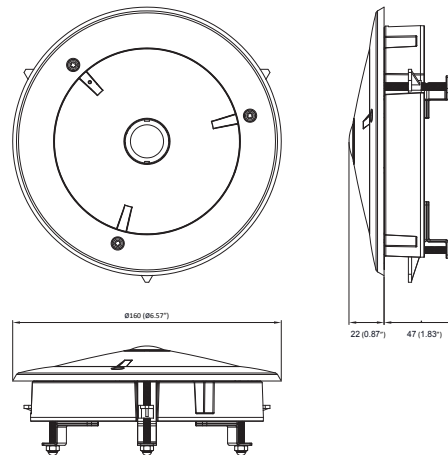

* All specifications are subject to change without notice.
* All brand names and registered trademarks are the property of their respective owners.

CAM7511

5 Megapixel 360° Surround View
Fisheye Network Camera

Appearance

Hard Mount

In Mount

Unit:mm(inches)

View Function

Original Surround View

Panorama View

Two Panorama View

Quad View

Package Content

| Contents | Quantity |
|------------------------------|----------|
| Quick Installation Guide | 1 |
| Product DVD | 1 |
| CAM7511 | 1 |
| Screw Hole Indicator Sticker | 1 |
| Anchors and Mounting Screws | 3 |
| L Type Hexagon Spanner | 1 |
| Audio & DIDO Cable | 1 |
| Camera Cover | 2 |