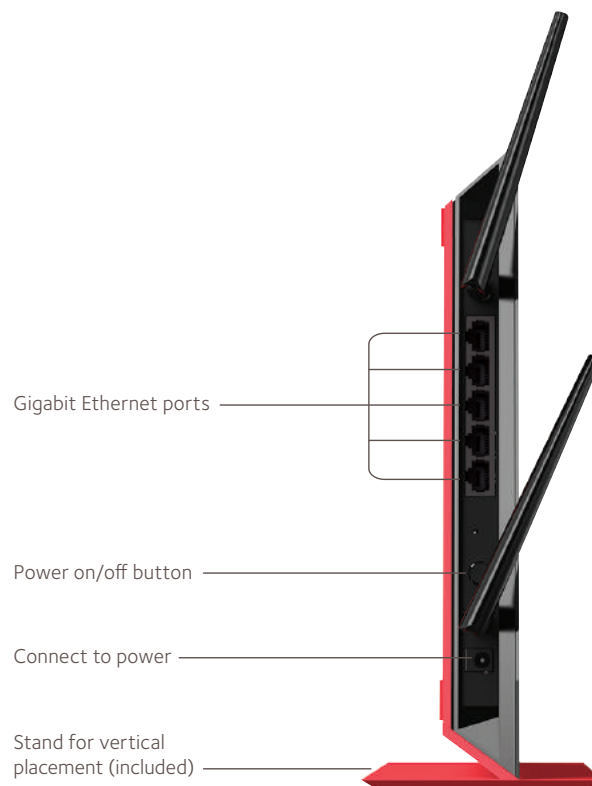

Network Connections