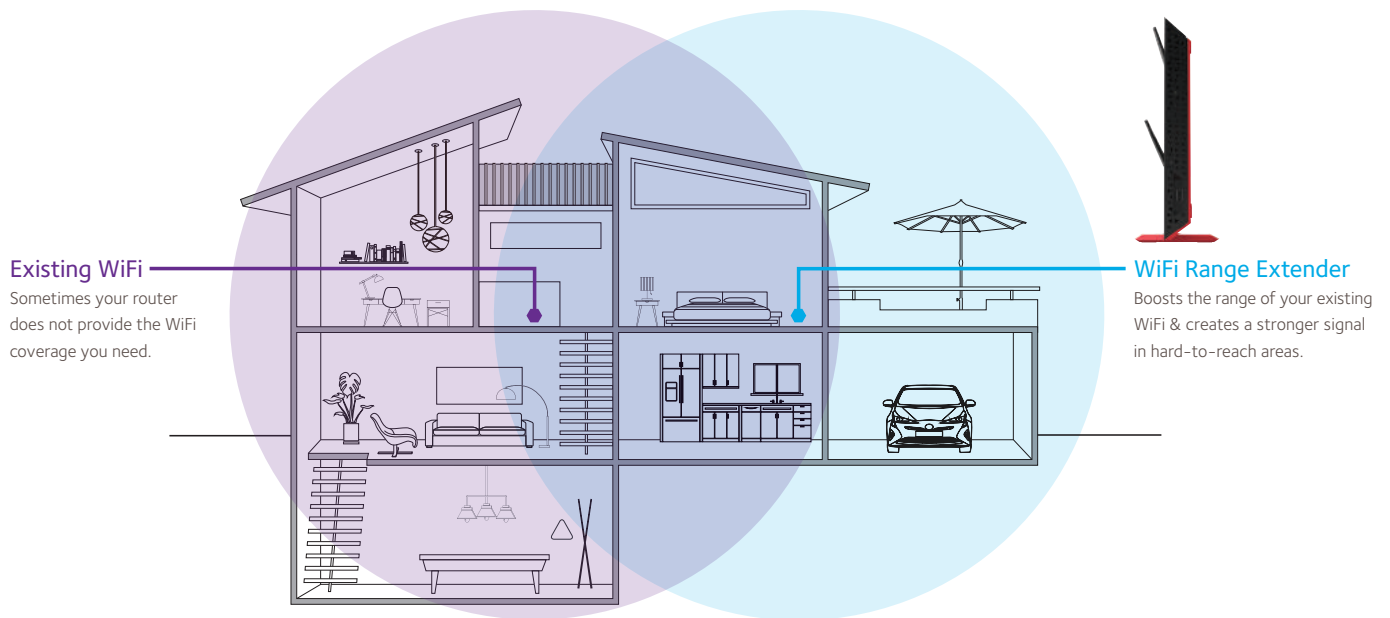

Next Generation WiFi

Create stronger dual band WiFi access with 802.11ac technology up to 1200Mbps.

Ultimate Range

700 mW high-power amplifiers & high-gain 5dBi antennas for maximum WiFi coverage.

READYSHARE® USB

Wirelessly share & access USB storage connected to the USB 3.0 port.

FastLane™ Technology

Use both WiFi bands to establish one super high-speed connection; ideal for HD streaming & gaming.

BEAMFORMING+

Focuses WiFi signals directly to wireless devices for more reliable connections.

5 Gigabit Ethernet Ports

Connect up to 5 wired devices like Blu-ray® players, game consoles, smart TVs or streaming players to your WiFi network.

WiFi Range Extenders boost your existing WiFi & deliver greater wireless speed where the signal is intermittent or weak, improving the range & connectivity you desire for iPads®, smartphones, laptops & more.