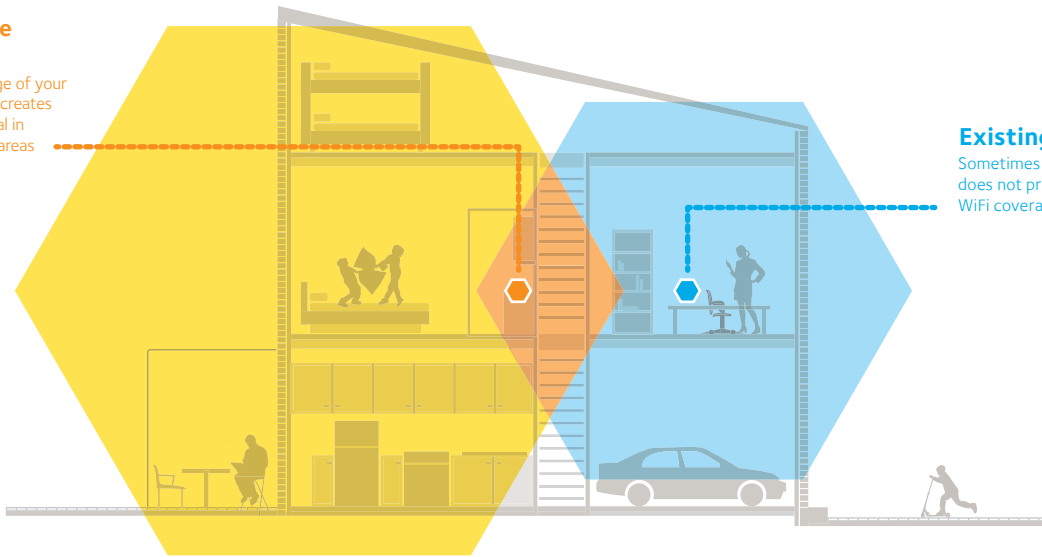

WiFi Range Extenders boost your existing WiFi & deliver greater wireless speed, range & connectivity you desire for iPads®, smartphones, laptops & more.

WiFi Range Extender

Boosts the range of your existing WiFi & creates a stronger signal in hard-to-reach areas

Existing WiFi

Sometimes your router does not provide the WiFi coverage you need

Connection Diagram