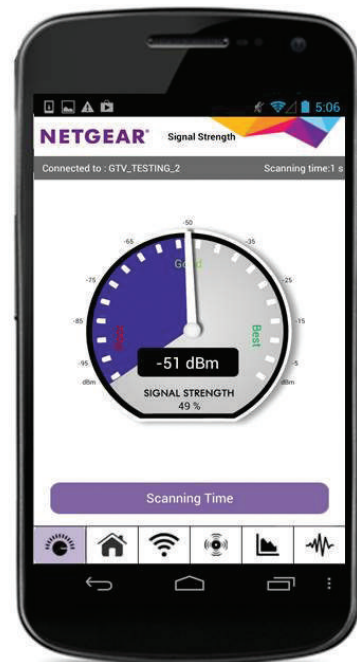

WiFi Analytics App

How strong is your WiFi signal? Use the NETGEAR WiFi Analytics app & get advanced analytics to optimize your existing or newly extended WiFi network. Check your network status, WiFi signal strength, identify crowded WiFi channels & much more!

Here's what you can do with the WiFi Analytics App!

- Get a network status overview
- Check WiFi signal strength
- Measure WiFi channel interference
- Keep track of WiFi strength by location
- and more...

Scan to install app