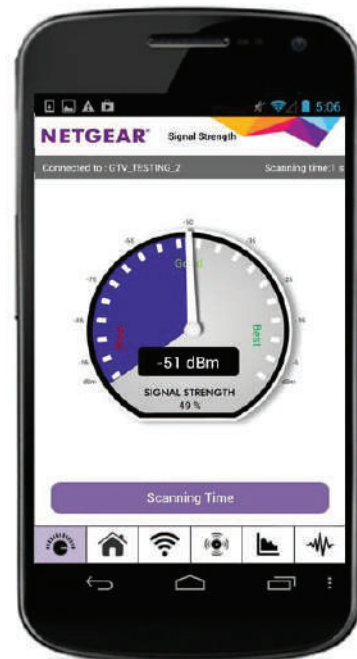

### More Coverage. Smart Roaming. One WiFi Name.

Up to 100% faster than Dual-Band Range Extenders†

### WiFi Analytics App

How strong is your WiFi signal? Use the NETGEAR WiFi Analytics app & get advanced analytics to optimize your existing or newly extended WiFi network. Check your network status, WiFi signal strength, identify crowded WiFi channels & much more!

Here's what you can do with the WiFi Analytics App!

- Get a network status overview
- Check WiFi signal strength
- Measure WiFi channel interference
- Keep track of WiFi strength by location
- and more...

Scan to install app