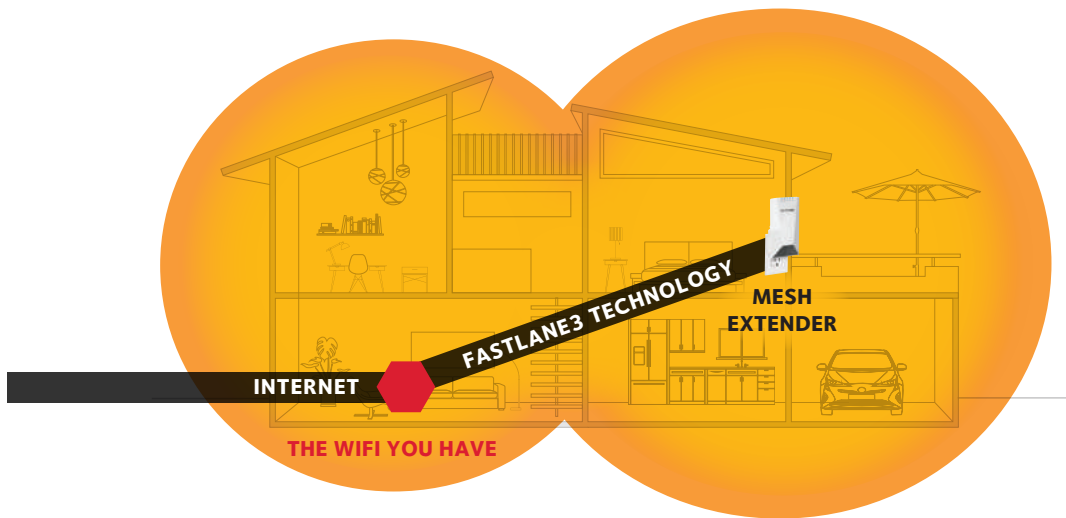

The NETGEAR patented FastLane3 Technology is comprised of Tri-band WiFi that creates a dedicated WiFi link between the extender and router and an optimized antenna design in the extender, giving you more speed to more devices. These elements combined create a powerful solution to extend WiFi throughout your home.

FASTLANE	FASTLANE3 Technology
This feature maximizes performance by limiting devices to one band. Only one band is available for devices to use while the other one is dedicated to connection to the router.	This feature maximizes performance using dedicated third band for connecting to the router. Devices get to use both 2.4GHz and 5GHz bands of the extender for connection. By using dedicated band, there is little performance impact when new clients join the network.
FastLane needs to be enabled in the GUI.	FastLane3 Technology is automatically enabled.
Use case: More bandwidth for more devices.	Use case: Enhances your gaming and streaming experience.

More Coverage. Smart Roaming. One WiFi Name.

Up to 100% faster than Dual-Band Range Extenders†