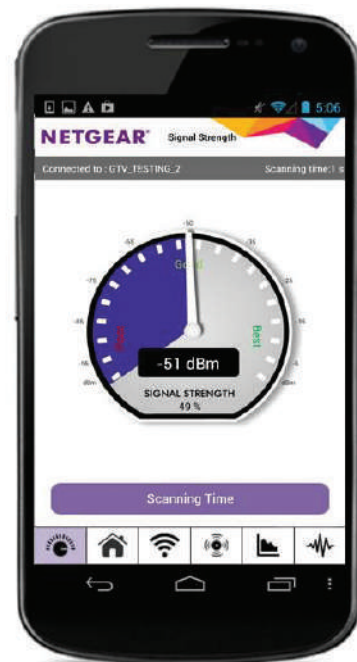

FASTLANE	FASTLANE3 Technology
This feature maximizes performance by limiting devices to a specific band. Front haul is always one band, however the backhaul is not always 5GHz.	This feature maximizes performance by limiting devices to a specific band. Front haul has two bands, backhaul is usually 5GHz. This ensures that all your devices operating on 5GHz network have a dedicated WiFi connection.
FastLane needs to be enabled in the GUI.	In Nighthawk X6 Tri-band WiFi range extender FastLane3 Technology is automatically enabled.
Use case: More bandwidth for more devices.	Use case: Enhances your gaming and streaming experience.

More Coverage. Smart Roaming. One WiFi Name.

Up to 100% faster than Dual-Band Range Extenders†

WiFi Analytics App

How strong is your WiFi signal? Use the NETGEAR WiFi Analytics app & get advanced analytics to optimize your existing or newly extended WiFi network. Check your network status, WiFi signal strength, identify crowded WiFi channels & much more!

Here's what you can do with the WiFi Analytics App!

- Get a network status overview
- Check WiFi signal strength
- Measure WiFi channel interference
- Keep track of WiFi strength by location
- and more...

Scan to install app

PACKAGE CONTENTS

- Nighthawk® X6 AC2200 Tri-band WiFi Mesh Extender (EX7700)
- Quick start guide
- Power adapter

PHYSICAL SPECIFICATIONS

- Dimensions: 7.85 x 6.07 x 2.14 in (199 x 154 x 54 mm)
- Weight: 1.17lb (0.53kg)