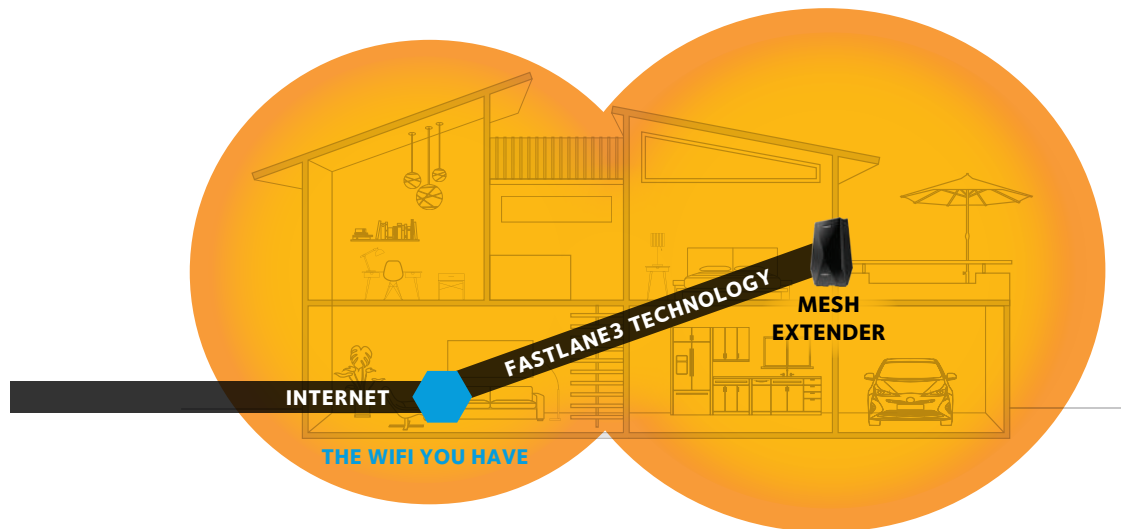

The NETGEAR patented FastLane3 Technology is comprised of Tri-band WiFi that creates a dedicated WiFi link between the extender and router and an optimized antenna design in the extender, giving you more speed to more devices. These combined elements create a powerful solution to extend WiFi throughout your home.

FASTLANE	FASTLANE3 Technology
This feature maximizes performance by limiting devices to a specific band. Front haul is always one band, however the backhaul is not always 5GHz.	This feature maximizes performance by limiting devices to a specific band. Front haul has two bands, backhaul is usually 5GHz. This ensures that all your devices operating on 5GHz network have a dedicated WiFi connection.
FastLane needs to be enabled in the GUI.	In Nighthawk X6 Tri-band WiFi range extender FastLane3 Technology is automatically enabled.
Use case: More bandwidth for more devices.	Use case: Enhances your gaming and streaming experience.

More Coverage. Smart Roaming. One WiFi Name.

Up to 100% faster than Dual-Band Range Extenders†