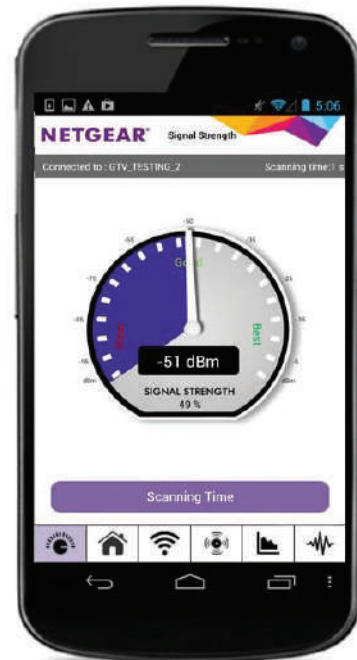

FASTLANE	FASTLANE3 Technology
This feature maximizes performance by limiting devices to a specific band. Front haul is always one band, however the backhaul is not always 5GHz.	This feature maximizes performance by limiting devices to a specific band. Front haul has two bands, backhaul is usually 5GHz. Thereby ensuring that all your devices operating on 5Ghz network have a dedicated WiFi connection.
FastLane needs to be enabled in the GUI.	In Nighthawk X6S Tri-band WiFi range extender FastLane3 Technology is automatically enabled.
Use case: More bandwidth for more devices.	Use case: Enhances your gaming and streaming experience.

More Coverage. Smart Roaming. One WiFi Name.

Up to 100% faster than Dual-Band Range Extenders†

WiFi Analytics App

How strong is your WiFi signal? Use the NETGEAR WiFi Analytics app & get advanced analytics to optimize your existing or newly extended WiFi network. Check your network status, WiFi signal strength, identify crowded WiFi channels & much more!

Here's what you can do with the WiFi Analytics App!

- Get a network status overview
- Check WiFi signal strength
- Measure WiFi channel interference
- Keep track of WiFi strength by location
- and more...

Scan to install app

PACKAGE CONTENTS

- Nighthawk® X6S AC3000 Tri-band WiFi Mesh Extender (EX8000)
- Quick start guide
- Power adapter

PHYSICAL SPECIFICATIONS

- Dimensions: 8.94 x 6.68 x 3.65 in (227 x 170 x 93 mm)
- Weight: 1.9lb (0.86kg)