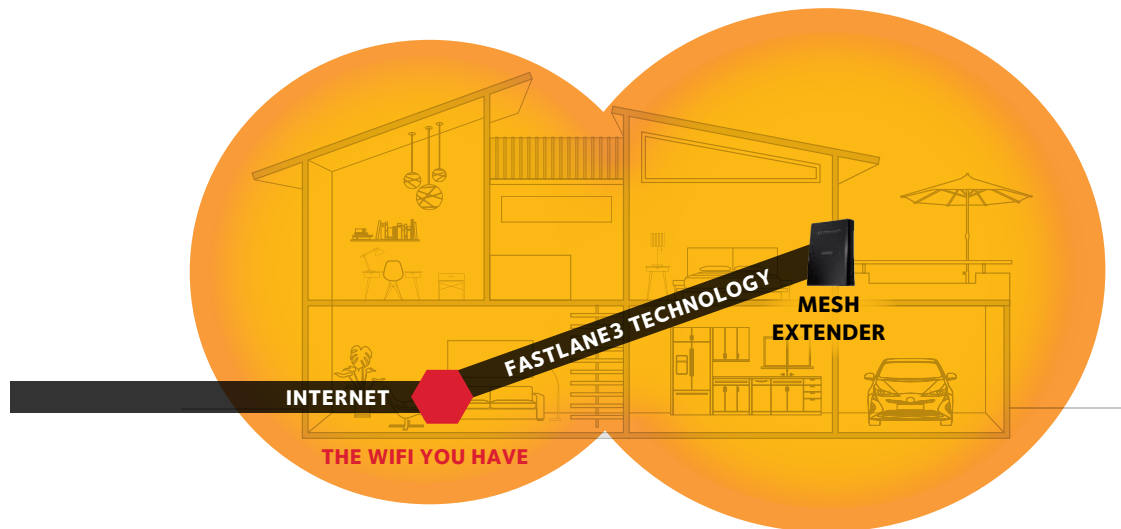

The NETGEAR patented FastLane3 Technology is comprised of Tri-band WiFi that creates a dedicated WiFi link between the extender and router and an optimized antenna design in the extender, giving you more speed to more devices. These elements combined create a powerful solution to extend WiFi throughout your home.

FASTLANE	FASTLANE3 Technology
This feature maximizes performance by limiting devices to a specific band. Front haul is always one band, however the backhaul is not always 5GHz.	This feature maximizes performance by limiting devices to a specific band. Front haul has two bands, backhaul is usually 5GHz. Thereby ensuring that all your devices operating on 5Ghz network have a dedicated WiFi connection.
FastLane needs to be enabled in the GUI.	In Nighthawk X6S Tri-band WiFi range extender FastLane3 Technology is automatically enabled.
Use case: More bandwidth for more devices.	Use case: Enhances your gaming and streaming experience.

More Coverage. Smart Roaming. One WiFi Name.

Up to 100% faster than Dual-Band Range Extenders†