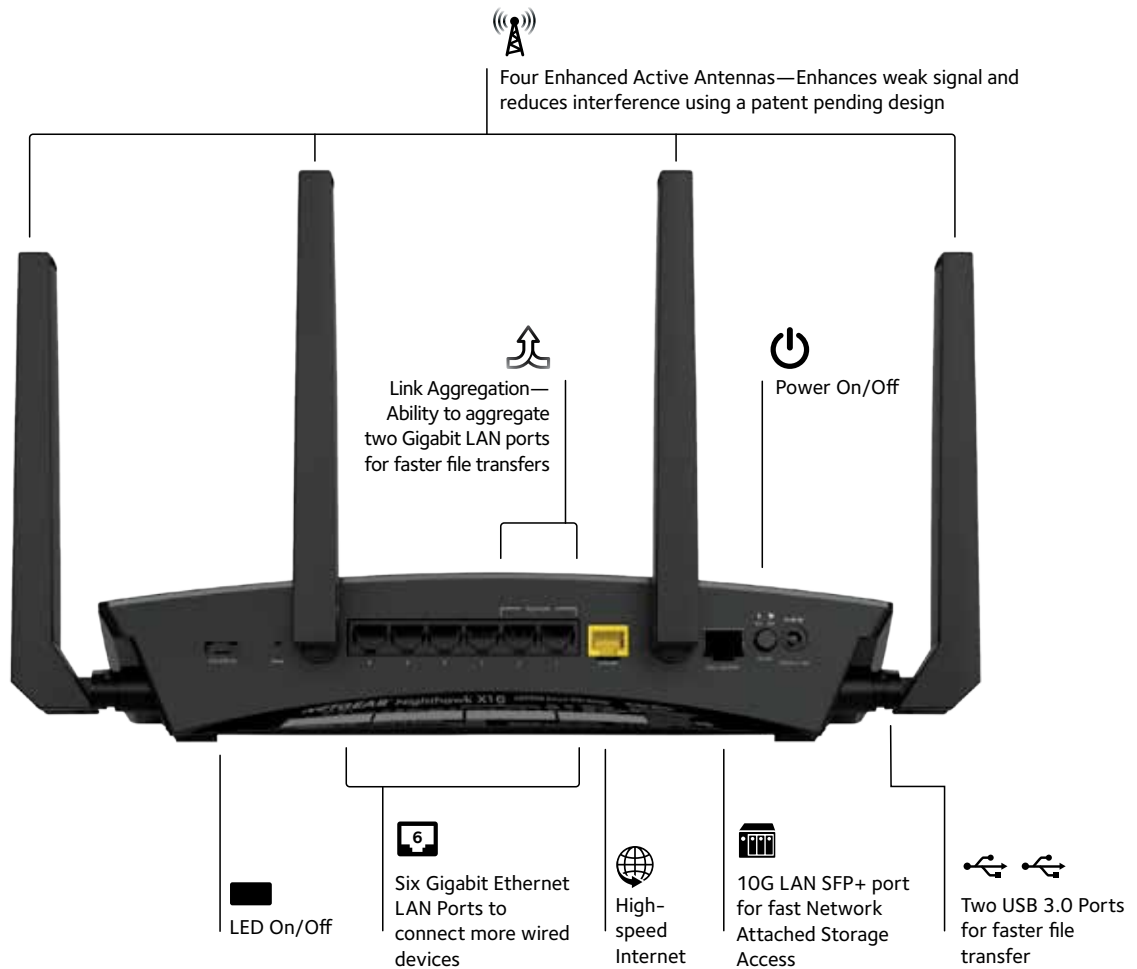

With ReadyCloud, remotely access your files stored at home through the browser or smartphone app.

Got a new router, Get UP and running quickly

NETGEAR Up app offers a quicker* way to install your router using your mobile device—just download the app, connect to the router, and install away. With Up app, most helpful information about your router such as your WiFi password is also always at your fingertips—no more looking for sticky notes!

*You can still install the router by accessing routerlogin.net on any web browser

NETGEAR genie®—HOME NETWORKING SIMPLIFIED

NETGEAR genie makes getting the most out of your home network fun & easy. Installation is almost effortless - just by opening a browser, genie helps you setup your NETGEAR WiFi Router & connect all of your WiFi devices. Genie also allows you to easily monitor, connect & control your home network from a PC, Mac, tablet or smartphone. With NETGEAR genie you can share & stream music or videos, diagnose & repair network issues, set up parental controls & more.

- Home network manager
- Makes any printer AirPrint® compatible to print from an iPad® or iPhone®
- MyMedia—Find & play media files in your network
- EZ Mobile Connect—Scan QR code to connect to your home network
- Turbo Transfer—Quickly transfer files within your home network across various devices 40% faster than normal file transfers
- For PC, Mac®, iPhone®, iPad®, & Android® devices
- Now with remote access to manage your network away from home. View the network map, block WiFi devices, set up guest WiFi & manage Parental Controls—anytime, anywhere.

Connection Diagram

PACKAGE CONTENTS

- Nighthawk® X10—AD7200 Smart WiFi Router (R9000)
- Ethernet cable
- Quick start guide
- Power adapter

PHYSICAL SPECIFICATIONS

- Dimensions: 8.81 x 6.61 x 2.91 in (224 x 168 x 74 mm)
- Weight: 4.11 lb (1865 g)