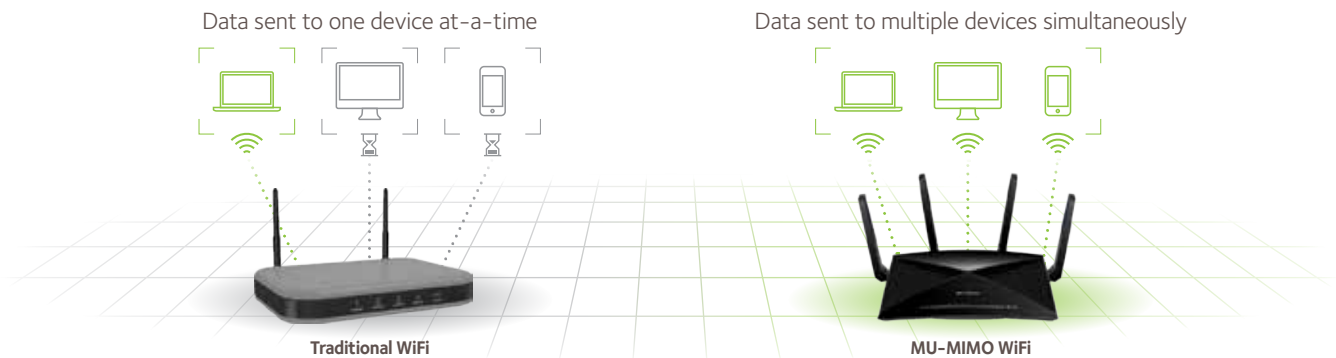

Don't wait to watch! Ultra-smooth 4K streaming, VR gaming, instant downloads and backup.

Industry's First Home Router with Plex Media Server

Plex. All your movie, TV show, music, video, and photo collections at your fingertips. Anywhere, anytime. Serve all your media with Plex Media Server on your Nighthawk® X10, without need for a computer.

Powerful Quad-Core 1.7GHz Processor

Wired or wireless, the 1.7GHz Quad-Core processor boosts your network performance up to 7.2Gbps[†].

Multi-User MIMO (MU-MIMO*)

Using Multi-User MIMO technology, NETGEAR routers can stream data to multiple devices simultaneously. With MU-MIMO, your WiFi network can deliver faster throughput to every MU-MIMO connected device. That means faster downloads and smoother streaming for your devices.

Enjoy simultaneous streaming with MU-MIMO

*MU-MIMO capability requires both router and client device to support MU-MIMO.

BEAMFORMING+

BEAMFORMING+—FOR MORE RELIABLE CONNECTIONS

Unlike typical WiFi routers that just blast the WiFi signals in all directions, with Beamforming+ the router & device communicate with each other, so the router can directly beam the WiFi signal to the device. The result is a stronger, faster, more reliable connection that is locked in even when the device is moved around the home.

- Focuses WiFi signals from the wireless router to WiFi devices like smartphones, tablets & laptops
- Automatic signal management checks with your device to keep WiFi signal at its optimal strength
- Designed for home environments to support multiple WiFi device connections for highest quality
- Extends WiFi coverage, reduces deadpots, & boosts signal strength
- Implicit & Explicit Beamforming boosts speed, reliability & range for both 2.4 & 5GHz WiFi devices