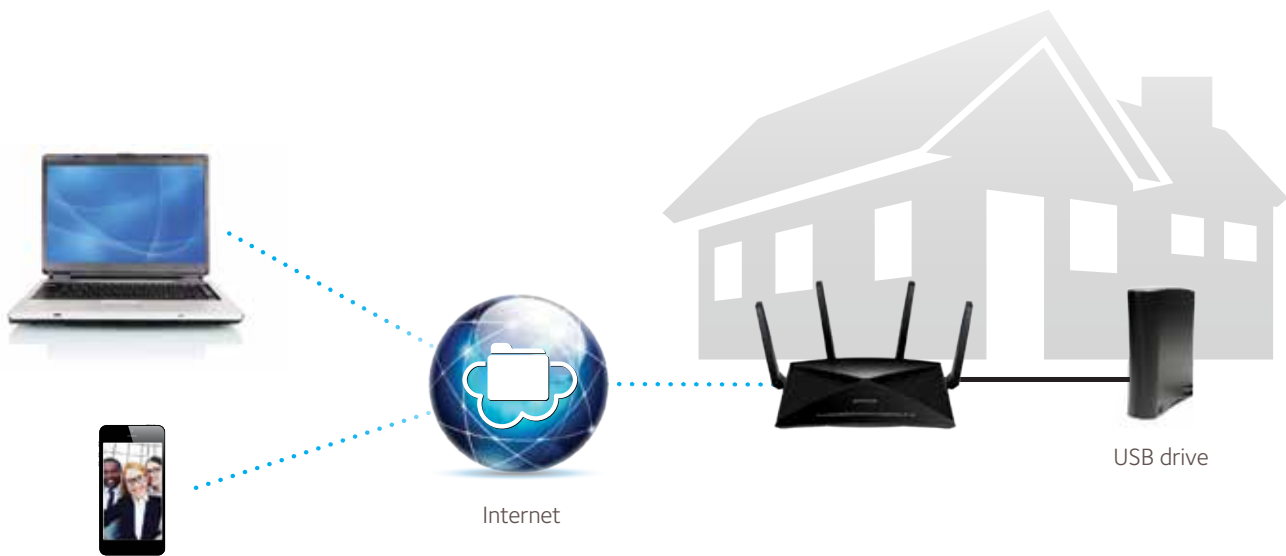

Nighthawk X10 Active antennas compensate for weaker mobile device signals and effectively improve signal strength.

ReadySHARE® Vault—Automatic backup for Window PCs

ReadySHARE Vault is a free app that provides automatic, continuous backup of Windows PCs to the USB hard drive connected to the Nighthawk® X10. The app has a wonderfully simple interface with intuitive backup settings—simply setup and forget and be assured that all your data on various home PCs in the home network is being continuously backed up. Never worry about losing your data again.

- Easy single click setup to back up the Window PCs on the home network
- Automatic, continuous incremental backup of all the changes
- Easily restore deleted files by going back to older snapshots
- Safeguard all your precious data, photos, videos

ReadySHARE Vault: Free software for automatic incremental backup for all Windows PC in your home.

ReadyCLOUD® USB Access—Access Your Files Wherever, Whenever

Access and share your files via secure, personal cloud storage with NETGEAR ReadyCLOUD® USB Access. Once you've connected your USB drive to your NETGEAR Nighthawk® X10 and uploaded all your favorite files, you can enjoy the convenience and accessibility anytime & anywhere you have an Internet connection. No fees, storage limitations, or privacy concerns of cloud storage services. Using the ReadyCLOUD mobile app or web portal, you'll now have anytime, anywhere access to your USB drive at home... it's that easy!

- Setup your and access ReadyCLOUD via the web portal <http://readycloud.netgear.com/>
- Download mobile app for Android <https://play.google.com/store/apps/details?id=com.netgear.readycloud&hl=en>
- Download mobile app for iOS <https://itunes.apple.com/us/app/readycloud/id700730254?mt=8>