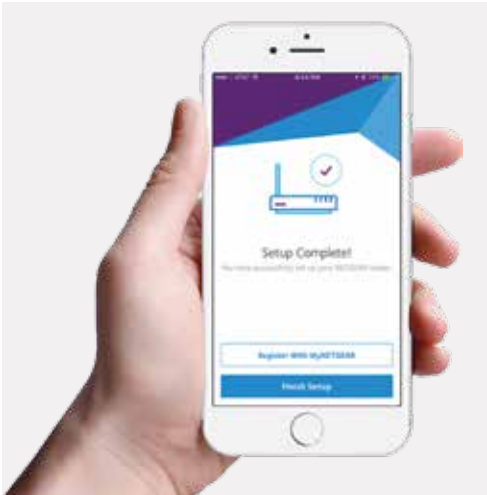

Nighthawk X10 Active antennas compensate for weaker mobile device signals and effectively improve signal strength.

ReadySHARE® Vault—Automatic backup for Window PCs

ReadySHARE Vault is a free app that provides automatic, continuous backup of Windows PCs to the USB hard drive connected to the Nighthawk® X10. The app has a wonderfully simple interface with intuitive backup settings—simply setup and forget and be assured that all your data on various home PCs in the home network is being continuously backed up. Never worry about losing your data again.

ReadySHARE Vault: Free software for automatic incremental backup for all Windows PC in your home.

ReadyCLOUD® USB Access—Access Your Files Wherever, Whenever

Access and share your files via secure, personal cloud storage with NETGEAR ReadyCLOUD® USB Access. Once you've connected your USB drive to your NETGEAR Nighthawk® X10 and uploaded all your favorite files, you can enjoy the convenience and accessibility anytime & anywhere you have an Internet connection. No fees, storage limitations, or privacy concerns of cloud storage services. Using the ReadyCLOUD mobile app or web portal, you'll now have anytime, anywhere access to your USB drive at home... it's that easy!

- Setup your and access ReadyCLOUD via the web portal <http://readycloud.netgear.com/>
- Download mobile app for Android <https://play.google.com/store/apps/details?id=com.netgear.readycloud&hl=en>
- Download mobile app for iOS <https://itunes.apple.com/us/app/readycloud/id700730254?mt=8>

With ReadyCloud, remotely access your files stored at home through the browser or smartphone app.

Got a new router, Get UP and running quickly

NETGEAR Up app offers a quicker* way to install your router using your mobile device—just download the app, connect to the router, and install away. With Up app, most helpful information about your router such as your WiFi password is also always at your fingertips—no more looking for sticky notes!