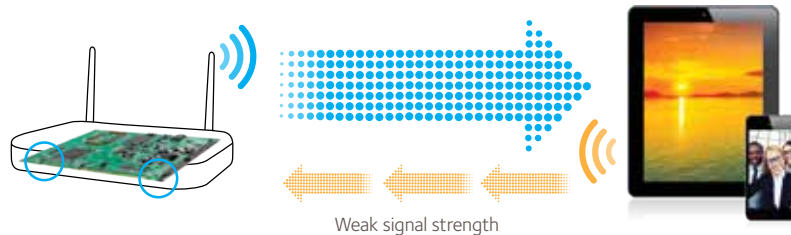

Traditional WiFi router has harder time receiving weaker mobile device signals.