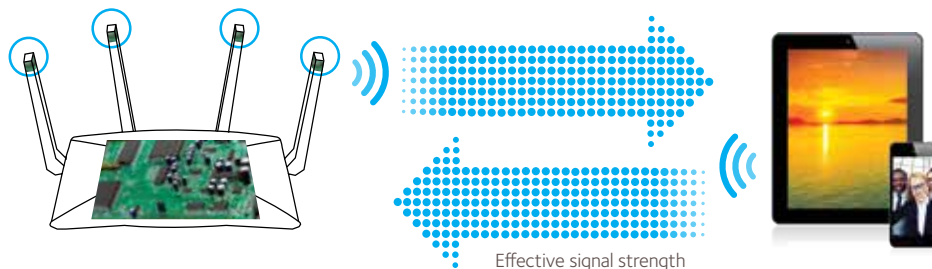

Nighthawk X10 Active antennas compensate for weaker mobile device signals and effectively improve signal strength.