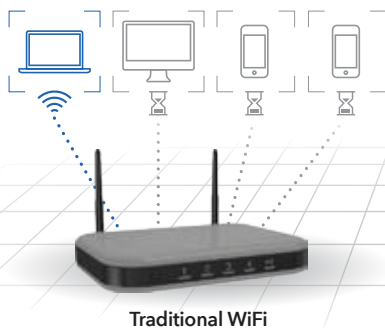

Security

Maintain high security across your network to ensure your privacy & family is safe while online. Whether it's preventing phishing & spyware or just limiting access for kids & guests, NETGEAR has you covered.

VPN SUPPORT—On PC, MAC, & now also with OpenVPN Connect app on iOS & Android, securely access your home network & Internet connection from your mobile device remotely

LATEST SECURITY STANDARD—Supports WPA3 the latest and cutting-edge Wi-Fi security protocol

VPN CLIENT SUPPORT—Protect your network identity and prevent DDoS attack

GUEST NETWORK—Separate and secure network for your guests

AUTOMATIC FIRMWARE UPDATE—Delivers latest security patches to the router

8x8 Multi-User MIMO

Using multi-user MIMO technology, routers can stream data to multiple devices simultaneously. That means faster downloads and smoother streaming for your devices. AX WiFi extends MU-MIMO to 8-stream support so it can support double the number of simultaneous transmissions as compared to 4x4 MU-MIMO AC WiFi routers.

Enjoy simultaneous streaming with MU-MIMO

Data sent to one device at a time