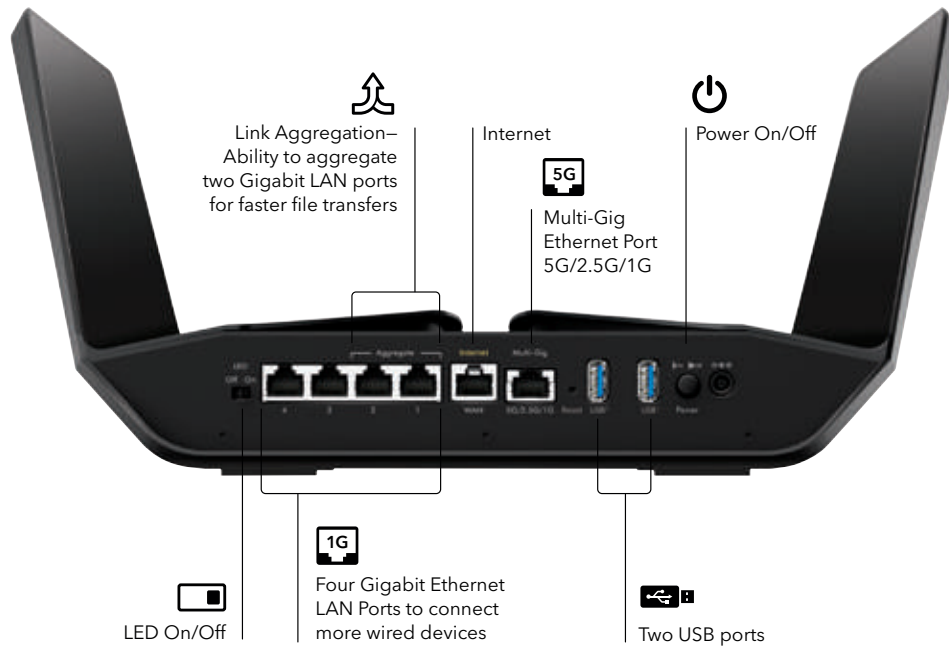

Connection Diagram