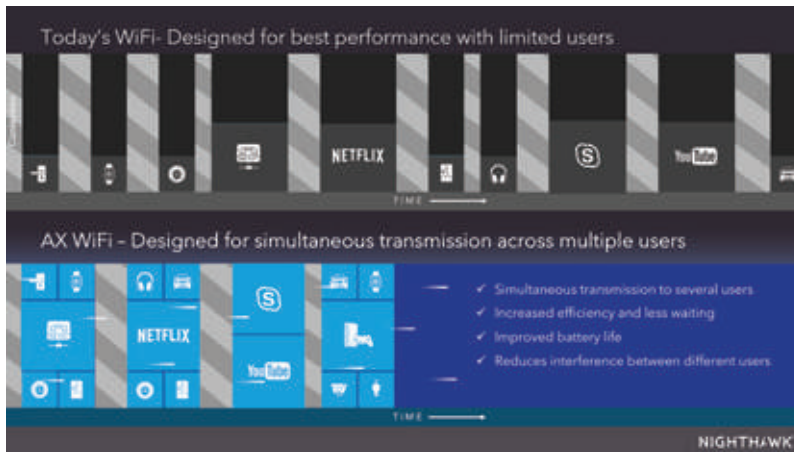

## 8x8 Multi-User MIMO

Using multi-user MIMO technology, routers can stream data to multiple devices simultaneously. That means faster downloads and smoother streaming for your devices. AX WiFi extends MU-MIMO to 8-stream support so it can support double the number of simultaneous transmissions as compared to 4x4 MU-MIMO AC WiFi routers.

## Enjoy simultaneous streaming with MU-MIMO

Data sent to one device at a time

Data sent to multiple devices simultaneously

### Orthogonal Frequency Division Multiple Access (OFDMA)

Using the OFDMA feature of AX WiFi, the WiFi traffic is managed much more efficiently since data is transmitted from different devices concurrently, rather than having each device's data wait for its turn. This results in an efficient use of air-time, reduced latency, and increased bandwidth to add more devices to your network.