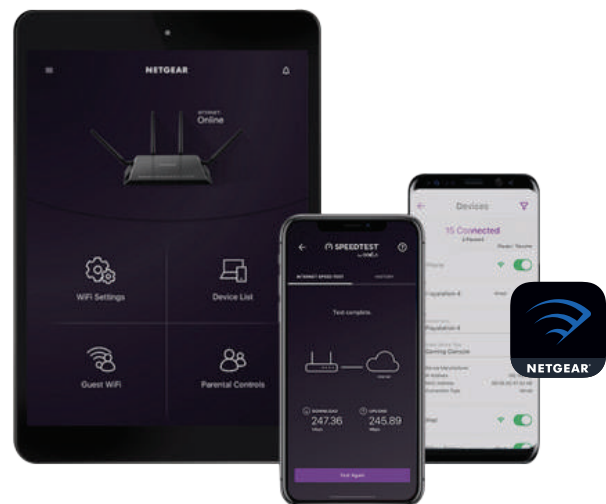

Nighthawk App

The NETGEAR Nighthawk® App makes it easy to set up your router and get more out of your WiFi. With the app, you can install your router in a few steps—just connect your mobile device to the router network and the app will walk you through the rest. Once set up, you can use the intuitive dashboard to pause the Internet on your connected devices, run a quick Internet speed test, setup smart parental controls and much more!

- Smart Parental Controls—Easily manage content & time online with Circle® with Disney
- Remote Management—Easily monitor your home network anytime, anywhere
- Internet Speed Test—Check the broadband speeds from your service provider
- Pause Internet—Pause the Internet to any device
- Traffic Meter—Track Internet data usage
- Guest Networks—Set up separate WiFi access for guests
- Quick Setup—Get connected in just minutes