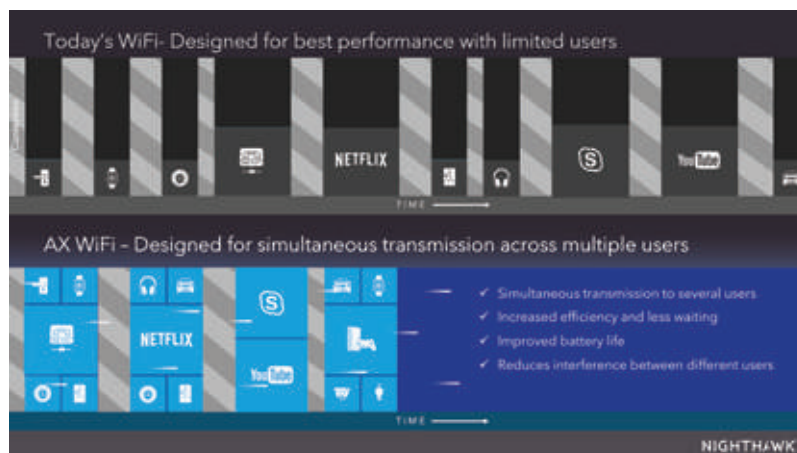

NIGHTHAWK APP—Easily set up your router and get more out of your WiFi. Includes remote access to manage your network away from home

AX WiFi SUPPORTS ALL CURRENT WiFi DEVICES—Backward compatible with 802.11a/b/g/n/ac client devices

VPN SUPPORT—On PC, MAC, & now also with OpenVPN Connect app on iOS & Android, securely access your home network & Internet connection from your mobile device remotely

STANDARDS-BASED WIFI SECURITY (802.11i, 128-bit AES encryption with PSK)

GUEST NETWORK—Separate and secure network for your guests

AUTOMATIC FIRMWARE UPDATE—Delivers latest security patches to the router

Orthogonal Frequency Division Multiple Access (OFDMA)

Using the uplink and downlink OFDMA feature of AX WiFi, the WiFi traffic is managed much more efficiently since data is transmitted from different devices concurrently, rather than having each device's data wait for its turn. This results in an efficient use of air-time, reduced latency, and increased bandwidth to add more devices to your network.