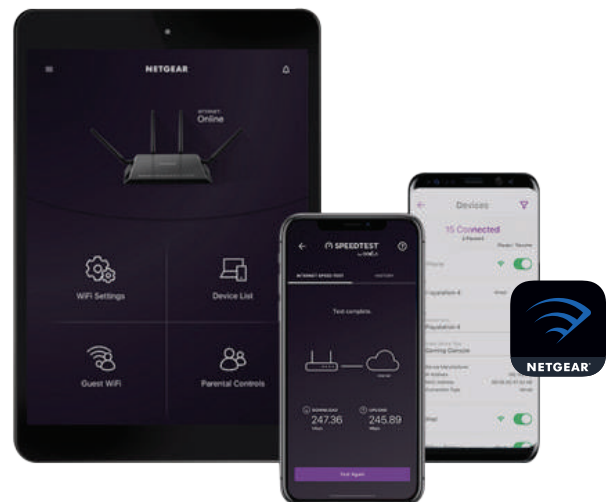

Nighthawk App

The NETGEAR Nighthawk® App makes it easy to set up your router and get more out of your Wi-Fi. With the app, you can install your router in a few steps—just connect your mobile device to the router network and the app will walk you through the rest. Once set up, you can use the intuitive dashboard to pause the Internet on your connected devices, run a quick Internet speed test, setup smart parental controls and much more!

- Remote Management—Easily monitor your home network anytime, anywhere
- Internet Speed Test—Check the broadband speeds from your service provider
- Pause Internet—Pause the Internet to any device
- Traffic Meter—Track Internet data usage
- Guest Networks—Set up separate WiFi access for guests
- Quick Setup—Get connected in just minutes