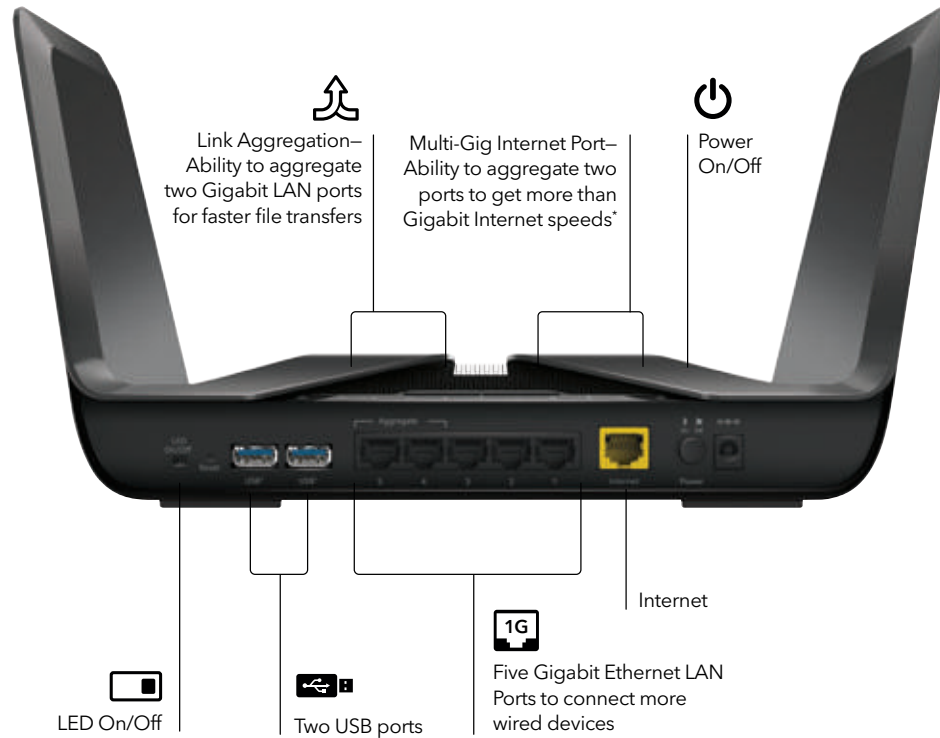

Connection Diagram