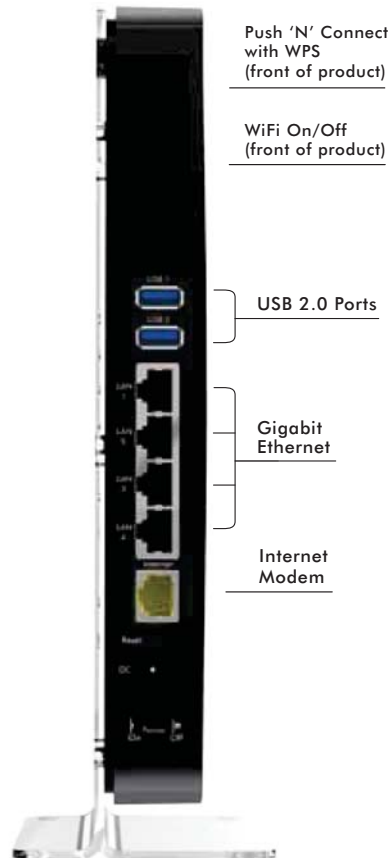

THE NETGEAR DIFFERENCE—WNDR4500

- Faster WiFi - Now up to 900 Mbps
- ReadySHARE® Cloud—remote USB access
- Apple Time Machine® compatible

NETGEAR GENIE® APP

- Home network manager
- Makes any printer AirPrint® compatible to print from an iPad® or iPhone®
- My Media—Find & play media files in your network
- For PC, Mac®, iPhone®, iPad®, & Android™ devices

WiFi Technology	FEATURES									APPLICATIONS			
	Speed	Range	genie® App	Secure Connection	Easy Install	ReadySHARE USB Access	Simultaneous Dual Band	Gigabit Wired	Gigabit WiFi	Email, Chat, Surf, Music, Video	Online Gaming	HD Streaming	Multiple HD Streaming
N600	Up to 300 Mbps†		✓	✓	✓					✓	✓		
N900	Up to 450+450 Mbps†		✓	✓	✓	✓	✓	✓		✓	✓	✓	✓
AC1750	Up to 450+1300† Mbps†		✓	✓	✓	✓	✓	✓	✓	✓	✓	✓	✓