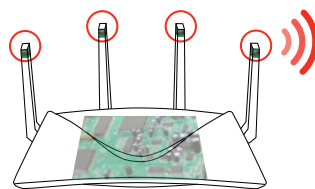

XR700 Nighthawk® Pro Gaming WiFi Router Active antennas compensate for weaker mobile device signals and effectively improve signal strength.