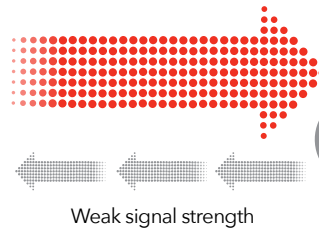

XR700 Nighthawk® Pro Gaming Router

Enhanced Active Antennas

Each new generation of routers grows more powerful than the last, delivering stronger WiFi signals with greater range. At the same time, the WiFi signals on mobile devices are not getting more powerful. This difference in WiFi performance - a strong WiFi signal from the router and weaker ones from mobile devices - reduces overall WiFi range and speed.

To meet this challenge, NETGEAR developed the industry's first Active Antennas technology. NETGEAR moved the WiFi amplifiers from their usual location, on the router's motherboard, up to the top of the antennas.

Active antennas help improve WiFi performance by amplifying signals in the antenna itself. Thereby avoiding any signal loss during transmission between antenna

and router board, as well as avoiding any noise insertion from the router board components. This provides cleaner and stronger receive signals for amplification from your mobile devices.

In the XR700, enhanced Active antennas also amplify the signals as they are sent to the devices thereby increasing overall range and throughput.

Traditional WiFi router has harder time receiving weaker mobile device signals.