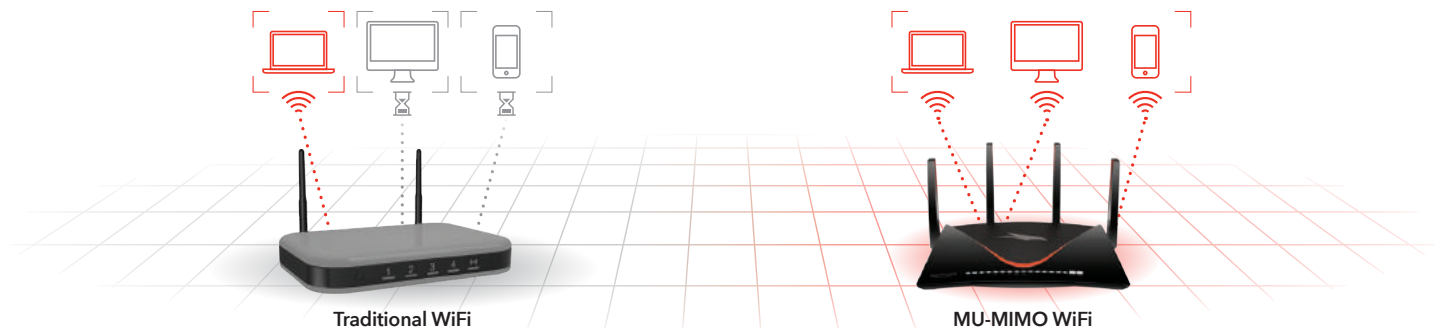

In the XR700, enhanced Active antennas also amplify the signals as they are sent to the devices thereby increasing overall range and throughput.

Traditional WiFi router has harder time receiving weaker mobile device signals.

XR700 Nighthawk[®] Pro Gaming WiFi Router Active antennas compensate for weaker mobile device signals and effectively improve signal strength.

Multi-User MIMO (MU-MIMO)

Traditional WiFi routers can stream data to only one device in the home at a time. When multiple devices are connected to the router, each device needs to take its turn, and then wait before receiving more data. This can lead to slower network and Internet speeds. Using Multi-User MIMO technology, NETGEAR routers can stream data to multiple devices simultaneously. With MU-MIMO, your WiFi network can deliver faster throughput to every MU-MIMO connected device. That means faster downloads and smoother streaming for your devices.

Enjoy simultaneous streaming with MU-MIMO

Data sent to one device at a time

Data sent to multiple devices simultaneously

The 10G Setup You've Been Waiting For

Now a router that you can use to create a perfect 10G gaming setup. Speed up the link between your router and gaming PC by running at up to 10 times faster while playing online. Go ahead and stream your gameplay in 4K on Twitch as you always wanted to. Paired with the Nighthawk Pro Gaming SX10 Multi-Gig Ethernet Switch, you'll have a 10G-capable network for all your gaming and streaming traffic. (Requires compatible SFP+ module such as AXM765 to convert SFP+ into 10GBase-T or DAC (not included)).