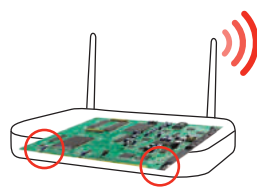

XR700 Nighthawk® Pro Gaming Router

Enhanced Active Antennas

Each new generation of routers grows more powerful than the last, delivering stronger WiFi signals with greater range. At the same time, the WiFi signals on mobile devices are not getting more powerful. This difference in WiFi performance - a strong WiFi signal from the router and weaker ones from mobile devices - reduces overall WiFi range and speed.

To meet this challenge, NETGEAR developed the industry's first Active Antennas technology. NETGEAR moved the WiFi amplifiers from their usual location, on the router's motherboard, up to the top of the antennas.

Active antennas help improve WiFi performance by amplifying signals in the antenna itself. Thereby avoiding any signal loss during transmission between antenna

and router board, as well as avoiding any noise insertion from the router board components. This provides cleaner and stronger receive signals for amplification from your mobile devices.

In the XR700, enhanced Active antennas also amplify the signals as they are sent to the devices thereby increasing overall range and throughput.

Traditional WiFi router has harder time receiving weaker mobile device signals.