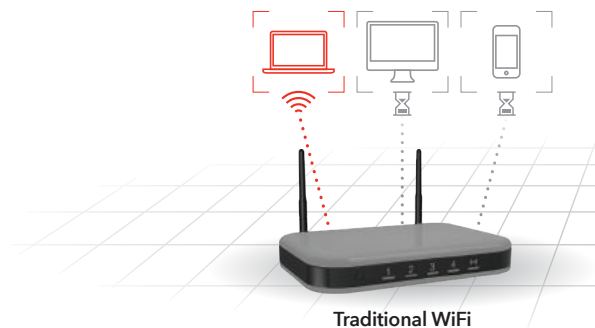

Active antennas help improve WiFi performance by amplifying signals in the antenna itself. Thereby avoiding any signal loss during transmission between antenna

and router board, as well as avoiding any noise insertion from the router board components. This provides cleaner and stronger receive signals for amplification from your mobile devices.

In the XR700, enhanced Active antennas also amplify the signals as they are sent to the devices thereby increasing overall range and throughput.

Traditional WiFi router has harder time receiving weaker mobile device signals.

XR700 Nighthawk[®] Pro Gaming WiFi Router Active antennas compensate for weaker mobile device signals and effectively improve signal strength.

Multi-User MIMO (MU-MIMO)

Traditional WiFi routers can stream data to only one device in the home at a time. When multiple devices are connected to the router, each device needs to take its turn, and then wait before receiving more data. This can lead to slower network and Internet speeds. Using Multi-User MIMO technology, NETGEAR routers can stream data to multiple devices simultaneously. With MU-MIMO, your WiFi network can deliver faster throughput to every MU-MIMO connected device. That means faster downloads and smoother streaming for your devices.

Enjoy simultaneous streaming with MU-MIMO

Data sent to one device at a time

Data sent to multiple devices simultaneously

The 10G Setup You've Been Waiting For

Now a router that you can use to create a perfect 10G gaming setup. Speed up the link between your router and gaming PC by running at up to 10 times faster while playing online. Go ahead and stream your gameplay in 4K on Twitch as you always wanted to. Paired with the Nighthawk Pro Gaming SX10 Multi-Gig Ethernet Switch, you'll have a 10G-capable network for all your gaming and streaming traffic. (Requires compatible SFP+ module such as AXM765 to convert SFP+ into 10GBase-T or DAC (not included)).