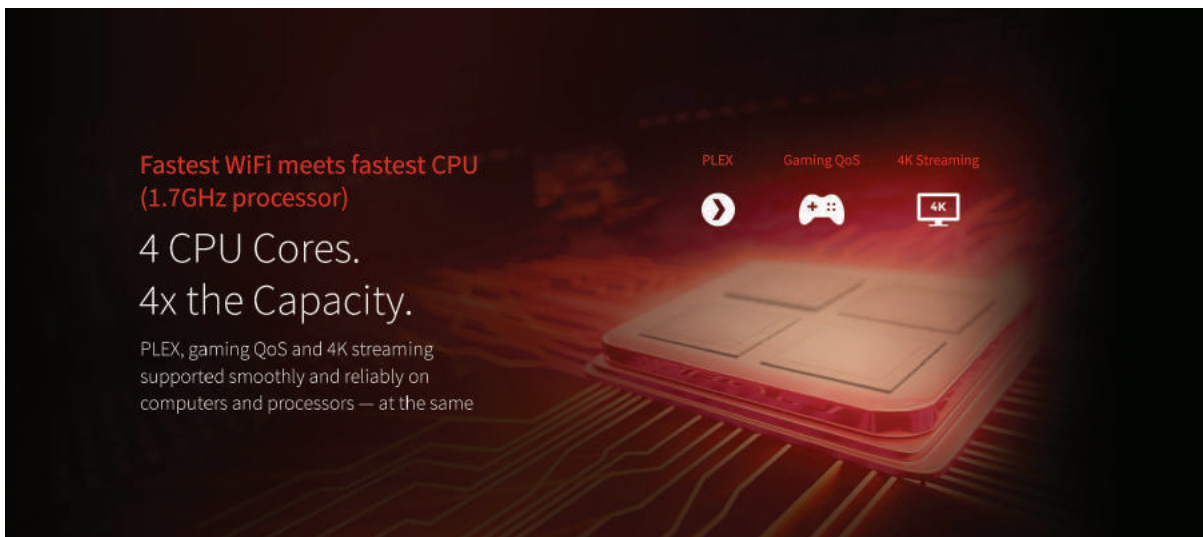

8sec vs 24sec*	21sec vs 64sec*	53sec vs 120sec*
Time to transfer a 3GB backup	Time to transfer a 8GB 4K movie file	Time to transfer a 20GB VR video

XR700 Nighthawk® Pro Gaming Router

Industry's First Gaming Router with Plex Media Server

Plex. All your movie, TV show, music, video, and photo collections at your fingertips. Anywhere, anytime. Serve all your media with Plex Media Server on your XR700 Nighthawk® Pro Gaming WiFi Router, without need for a computer.

Powerful Quad-Core 1.7GHz Processor

Wired or wireless, the 1.7GHz Quad-Core processor boosts your network performance up to 7.2Gbps*.

XR700 Nighthawk[®] Pro Gaming Router

Enhanced Active Antennas

Each new generation of routers grows more powerful than the last, delivering stronger WiFi signals with greater range. At the same time, the WiFi signals on mobile devices are not getting more powerful. This difference in WiFi performance - a strong WiFi signal from the router and weaker ones from mobile devices - reduces overall WiFi range and speed.