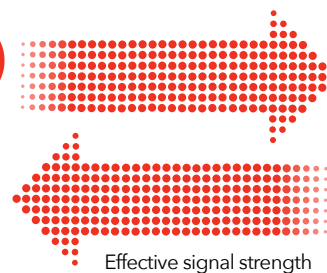

XR700 Nighthawk® Pro Gaming WiFi Router Active antennas compensate for weaker mobile device signals and effectively improve signal strength.