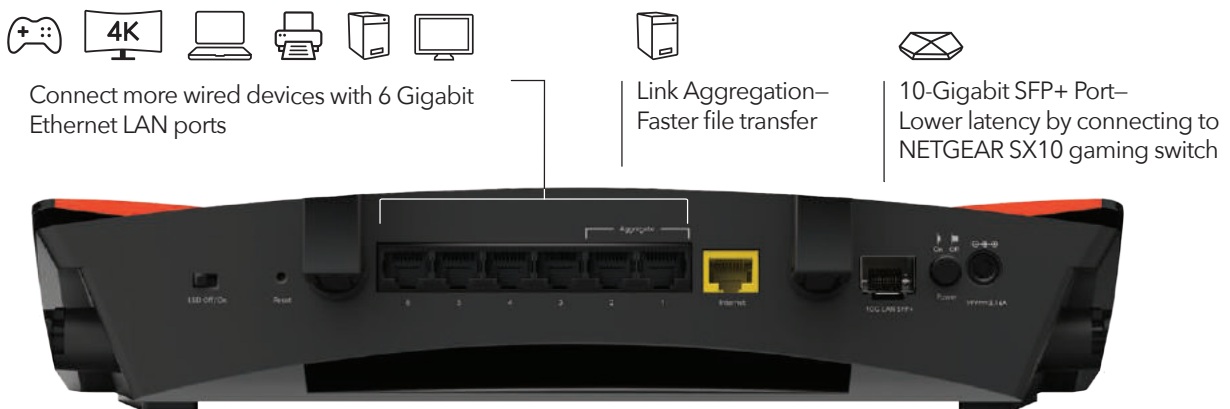

XR700 Nighthawk® Pro Gaming Router

ReadySHARE® Vault—Automatic backup for Window PCs

ReadySHARE Vault is a free app that provides automatic, continuous backup of Windows PCs to the USB hard drive connected to the XR700 Nighthawk® Pro Gaming WiFi Router. The app has a wonderfully simple interface with intuitive backup settings—simply setup and forget and be assured that all your data on various home PCs in the home network is being continuously backed up. Never worry about losing your data again. Easy single click setup to back up the Window PCs on the home network.

- Automatic, continuous incremental backup of all the changes
- Easily restore deleted files by going back to older snapshots
- Safeguard all your precious data, photos, videos

Connection Diagram