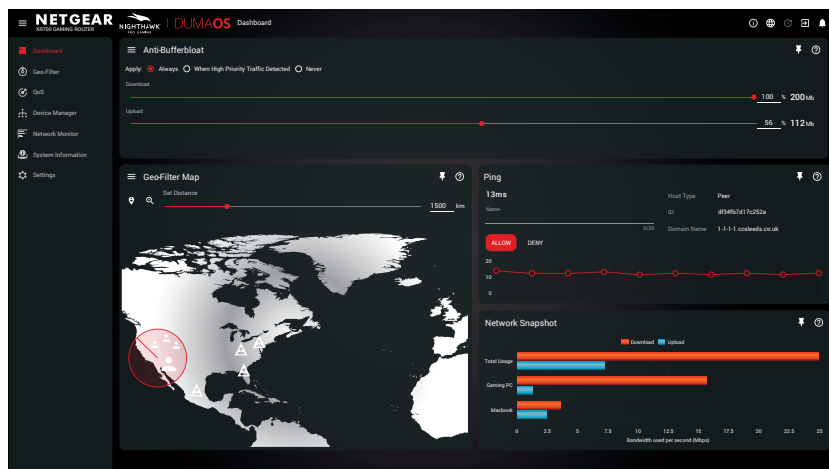

Advanced Gaming & Streaming

XR700 Nighthawk[®] Pro Gaming WiFi Router uses state-of-the-art software to optimize your internet connection by stabilizing ping, reducing lag spikes, and keeping you in the game with reliable

wired and wireless connectivity for fast-paced gaming. Personalize your gaming dashboard to view real-time bandwidth utilization by device, ping and many other parameters. Limit lag and get a

guaranteed local connection with Geo Filter or enable Quality of Service to ensure gaming traffic is always prioritized and gets maximum bandwidth.

XR700 Nighthawk® Pro Gaming Router

Guarantee Local Game Hosts

Geo-Filter lets you fix your gaming lag by limiting distance to servers or other players. You can get a guaranteed local connection and create a blacklist or whitelist of your preferred servers.

Interactive and Intuitive Dashboard

View real-time bandwidth utilization by device, ping and your favorite features.

XR700 Nighthawk[®] Pro Gaming Router

Speed

Get blazing fast WiFi and high-speed Gigabit Ethernet ports for all your gaming needs.